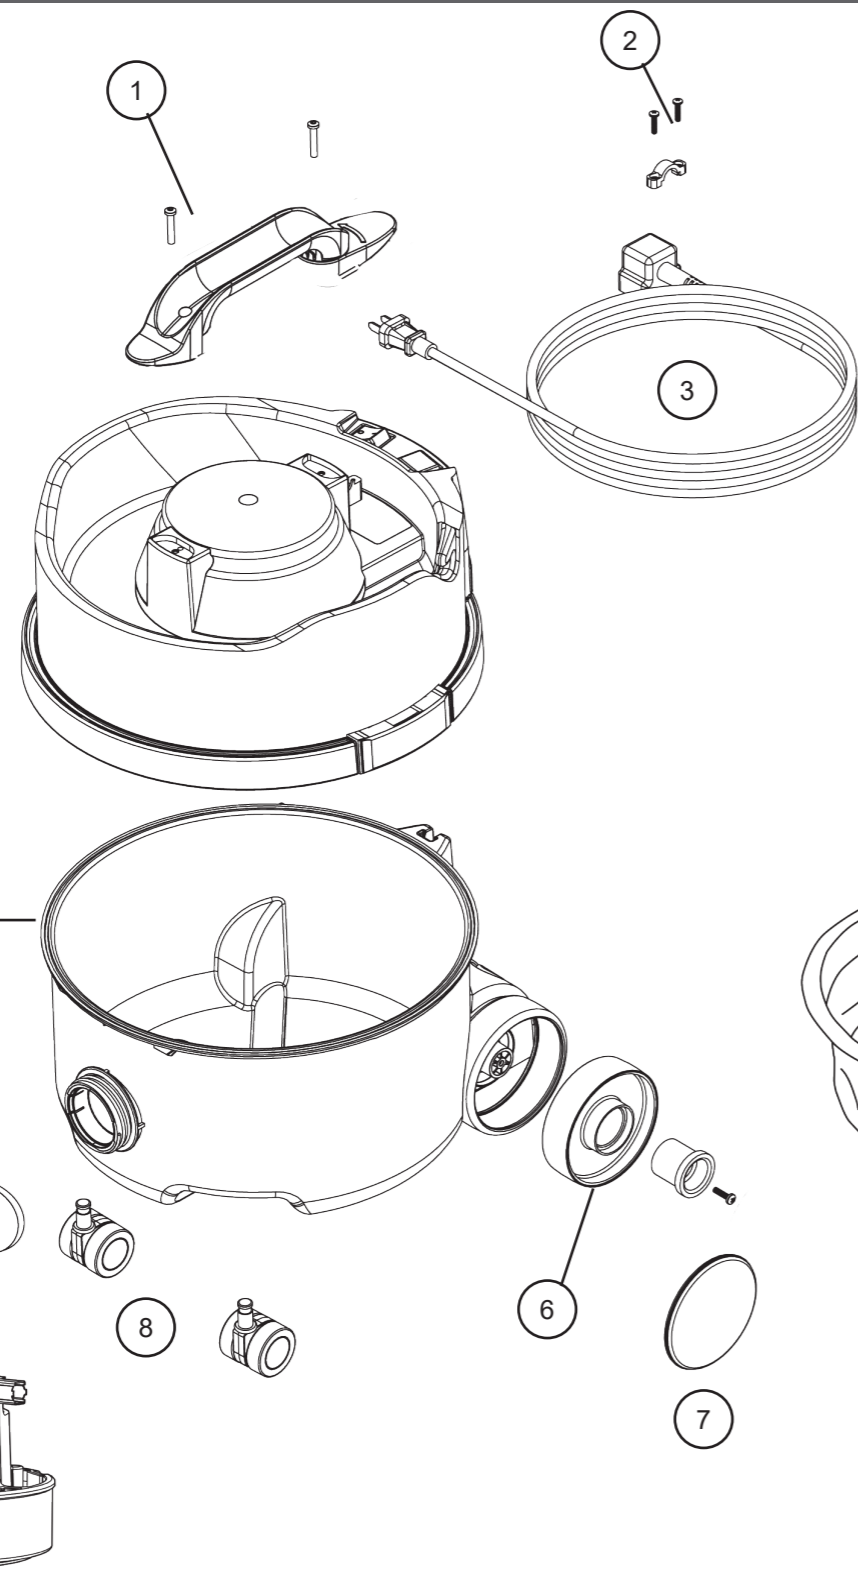

Exploded Spares - JVP-180

Dry

Number	Description	Kit Number
1	Cable management handle - main body	906071
	Cable management handle - lower housing	906072
	Cable management handle - swivel lock	906073
	No8 x 1inch plastite T20 pan screw	291082
2	Plug location clamp	227564
	No6.5/8 inch lg pozi-pan screw z/pl plastite	219107
3	10.0MT X 1MM X 2 Core cable (socket & plug) UK	236009
	10.0MT X 1MM X 2 Core cable (socket & plug) European	236013
	10.0MT X 1MM X 2 Core cable (socket & plug) Swiss	236017
	10.0MT X 18AWG X 2 Core yellow cable (socket & plug)	236025
	10.0MT X 1MM X 2 Core cable (socket & plug) South Africa	236021
	10.0MT X 1MM X 2 Core cable (socket & plug) Australia	236044

Number	Description	Kit Number
4	TriTex Filter (Boxed)	604165
5	180 Drum Complete SKY Blue	909377
6	Wheel hub for 2 shot wheel	227868
	Henry Wheel 2 shot moulding	227640
	NO8.5/8 inch lg pozi-pan screw z/pl plastite	219105
7	Coloured wheel disc (SKY Blue)	229578
8	40mm Front castors for 180 drum	204000
9	Dry bag connector	237119
10	Sky blue snap fit face printed	326194
	Pack of 3 NVM-1CH HepaFlo bags	909291
	Box of 5 NVM-1CH HepaFlo bags	907076
11	Box of 10 NVM-1CH HepaFlo bags	907075
	230V Single stage TF motor (DLI 653T)	908947

Genuine Accessories (Kit AS0)

- 909557 FloMax Hose
- 909563 32mm Stainless Tube Set
- 909585 ProFlo Floor Tool
- 909564 Handy Kit