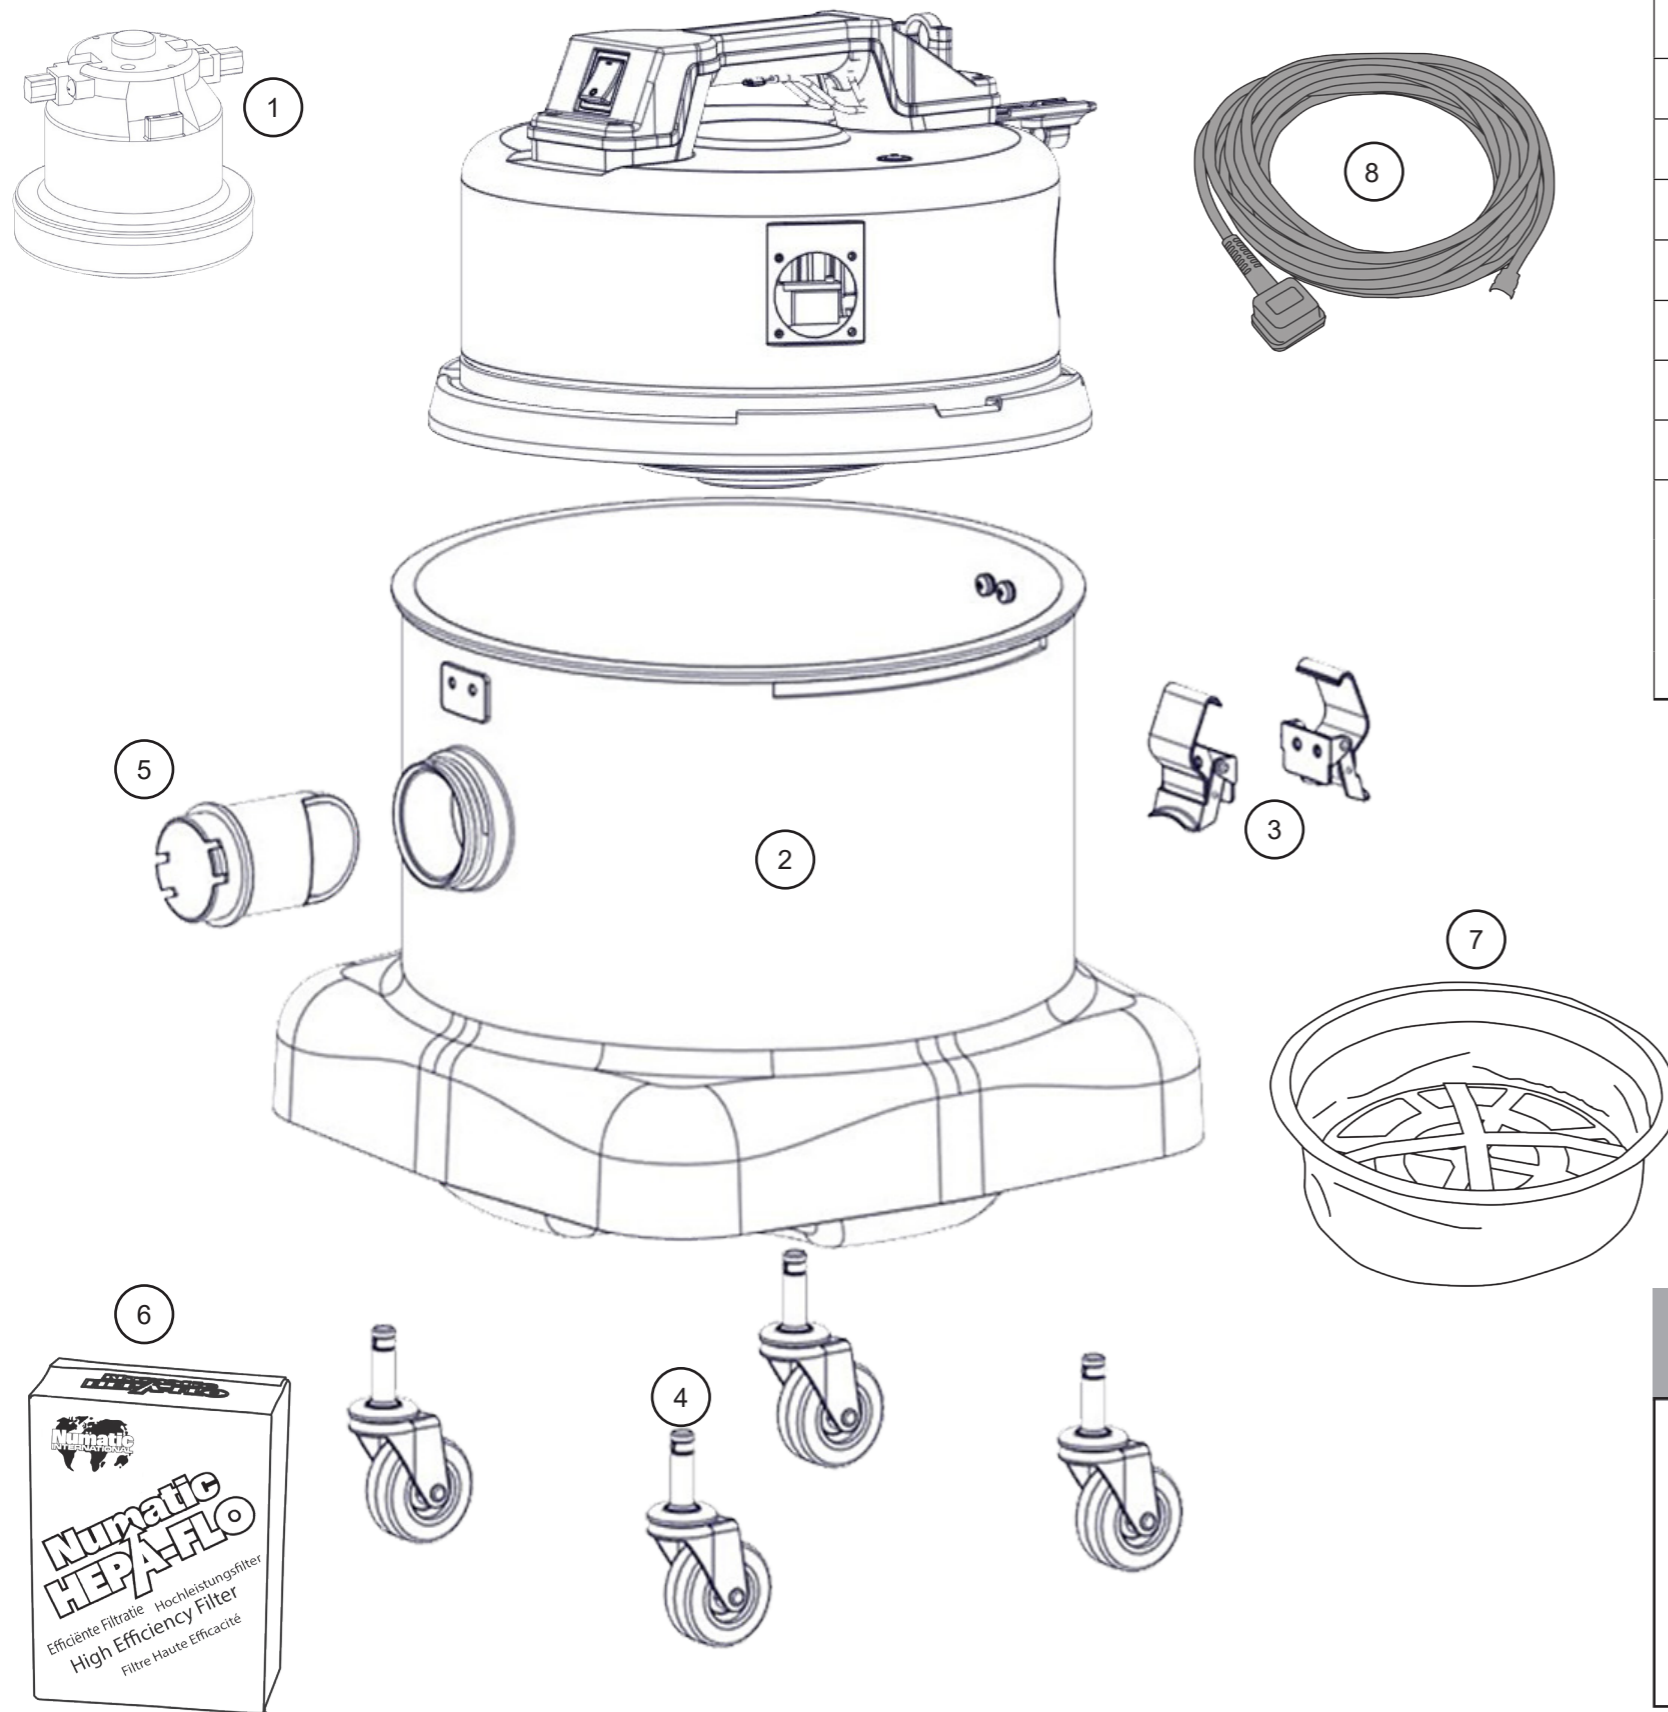

Exploded Spare Parts NVQ380

Num	Description	Num
1	230V 2 STAGE ECO THRO FLOW FAN MOTOR (DL2803T) TCO (780)	205640
2	NV/AVQ380/382 RED DRUM ASSEMBLY (TOGGLE FRONT TO BACK)	500243
3	TOGGLE (250/300/350) REF 22-1049	206038
4	2 INCH STEM FITTING CASTOR	204059
5	BAG CONNECTOR BLACK	277004
6	BOX OF 10 NVM-2BH HEPAFLO BAGS	604016
7	12 INCH FILTER + GRID (DOUBLE BOTTOM)	909559
8	MAINS CABLE.YELLOW.10000.1.3.UK PLUG.10A SOCKET PLUG	911757
	10.0MT X 1MM X 3 CORE YELLOW CABLE (SOCKET + PLUG) EURO	236124
	10.0MT X 1MM X 2CORE CABLE (SOCKET + PLUG) SOUTH AFRICA	236021
	10.0MT X 1MM X 2CORE CABLE (SOCKET + PLUG) AUSTRALIA	236029

Genuine Accessories (903146 Kit AS0)

www.numatic.co.uk