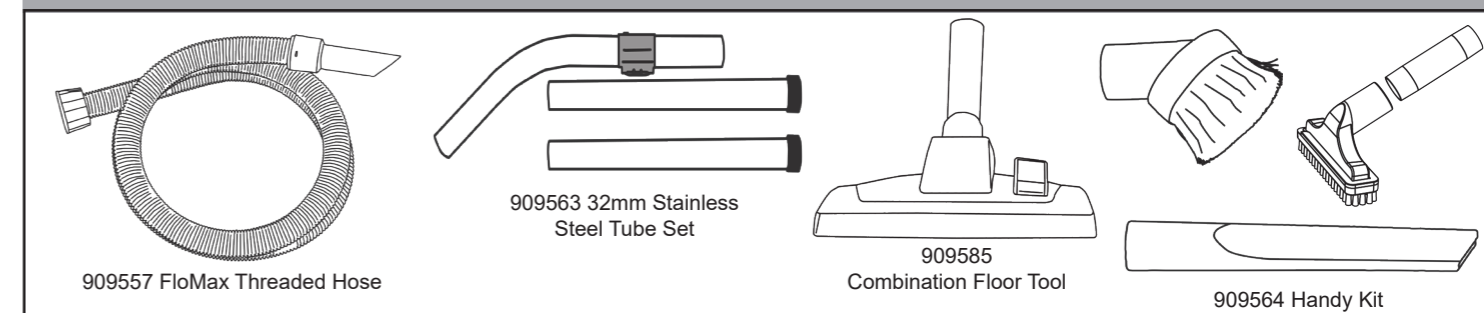

Genuine Accessories (903146 Kit AS0)