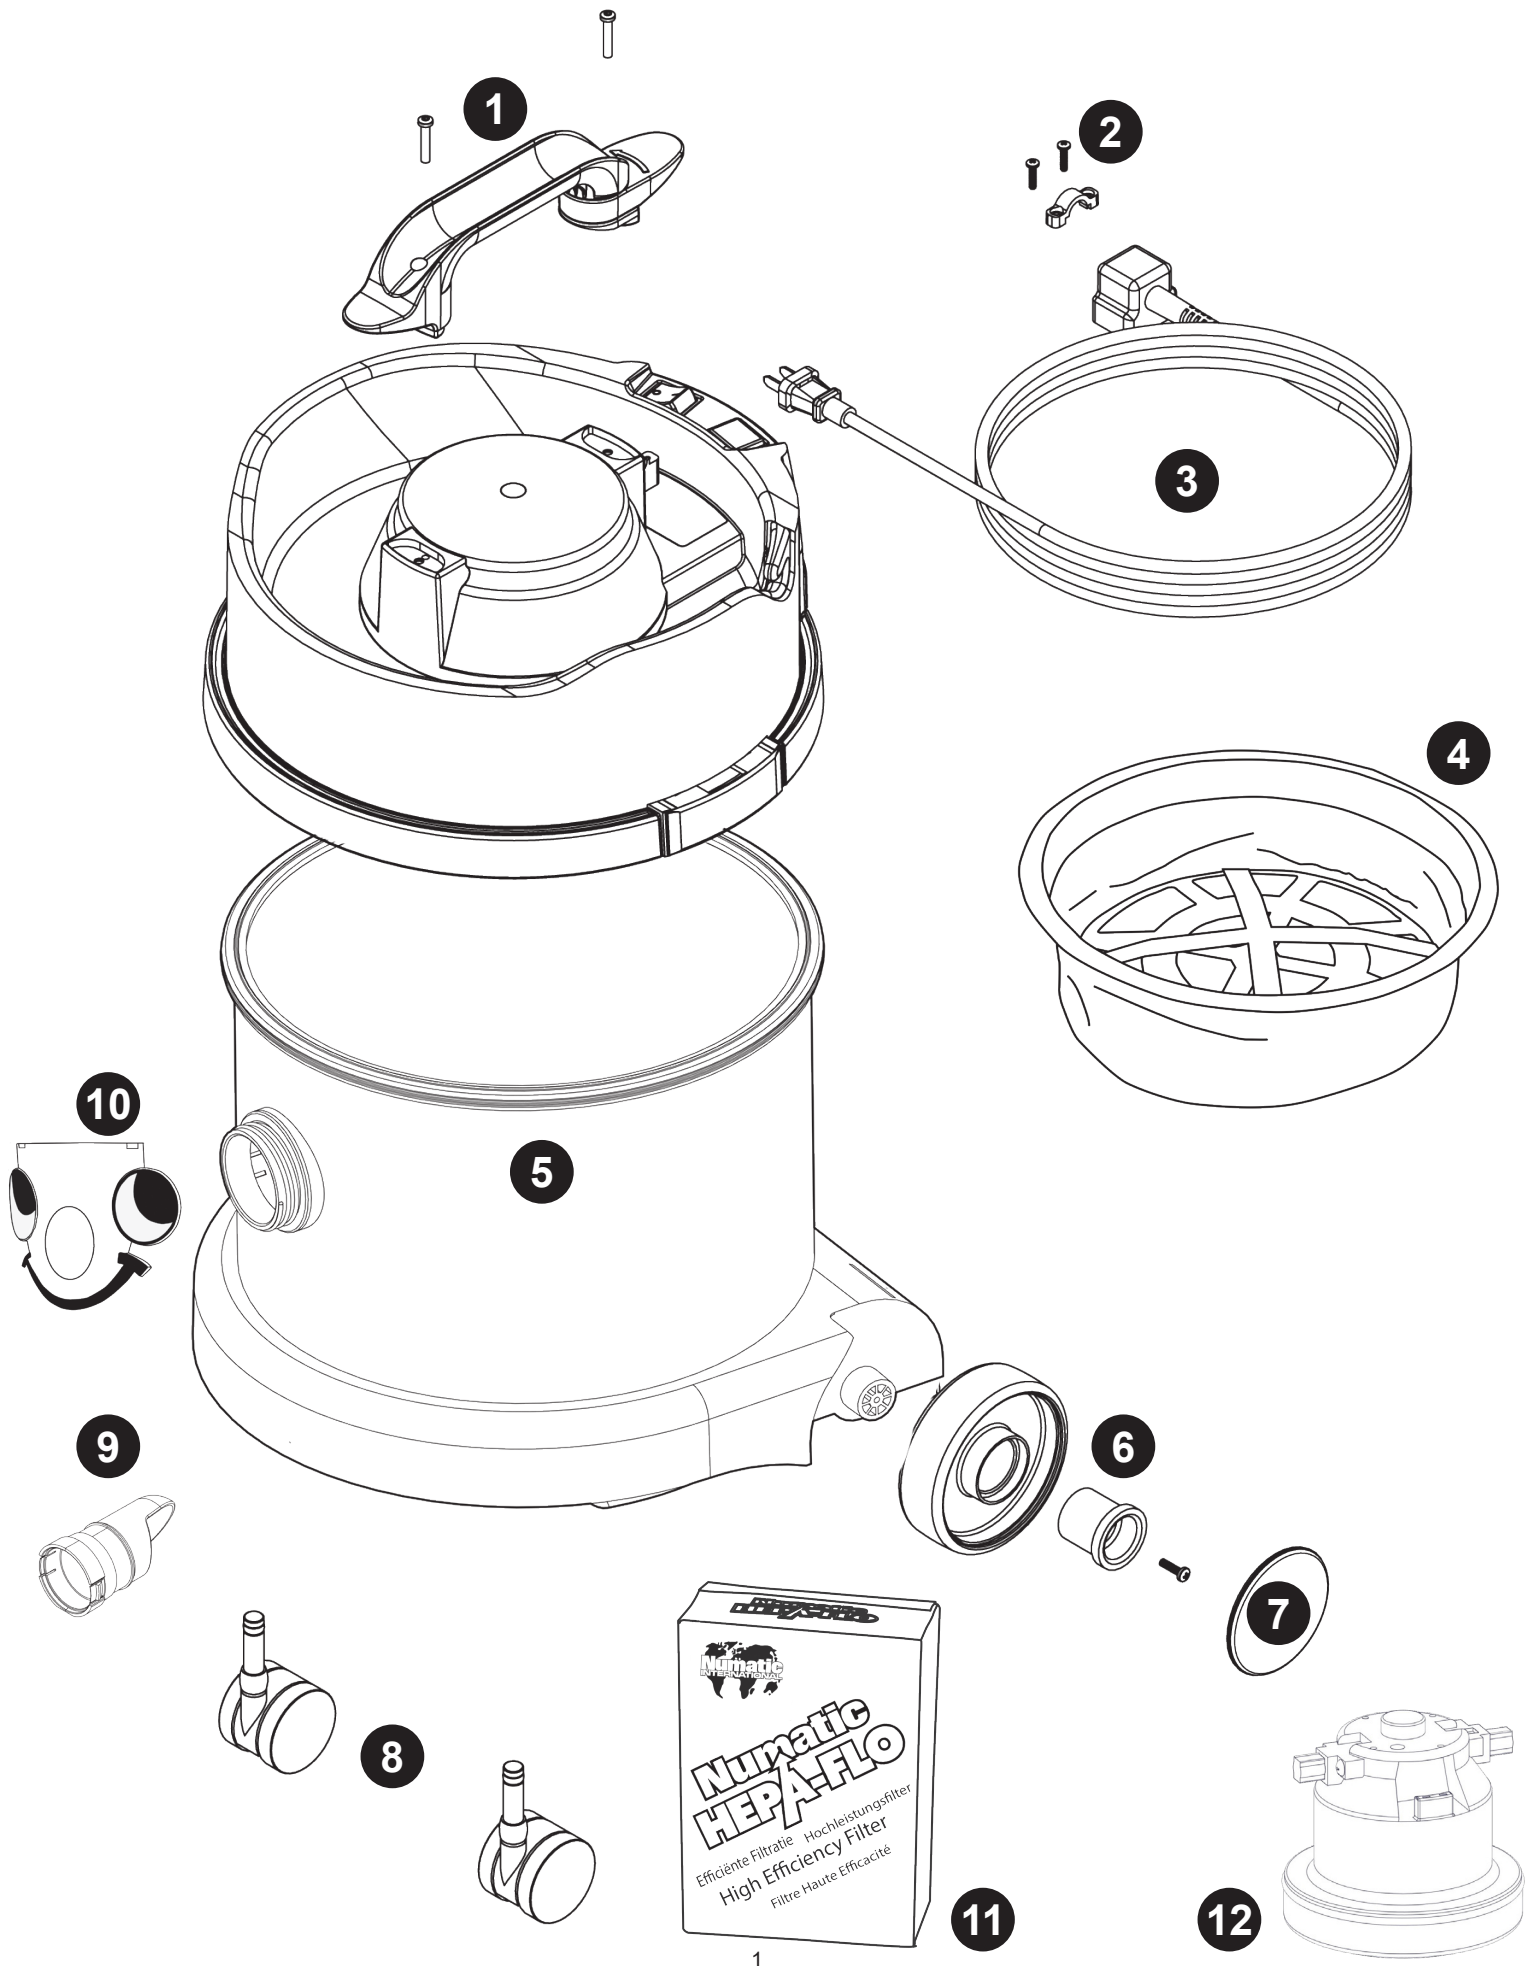

PSP370 Exploded Spares

CABLE MANAGEMENT & PLUGGED CABLE

Num	Description	Num
1	CABLE MANAGEMENT HANDLE - MAIN BODY	906071
	CABLE MANAGEMENT HANDLE - LOWER HOUSING	906072
	CABLE MANAGEMENT HANDLE - SWIVEL LOCK	906073
	NO8 X 1 INCH PLASTITE T20 PAN SCREW X 2 0FF	913898
2	PLUG LOCATION CLAMP (1)	227564
	NO6.5/8 INCH LG.POZI-PAN.SCREW.Z/PL PLASTITE (1)	219107
3	10.0MT X 1MM X 2CORE CABLE (SOCKET + PLUG) UK	911549
	10.0MT X 1MM X 2CORE CABLE (SOCKET + PLUG) EUROPEAN	236123
	10.0MT X 1MM X 2CORE CABLE (SOCKET + PLUG) SWISS	236017
	10.0MT X 1MM X 2CORE CABLE (SOCKET + PLUG) CSA	236025
	10.0MT X 1MM X 2CORE CABLE (SOCKET + PLUG) SOUTH AFRICA	911753
	10.0MT X 1MM X 2CORE CABLE (SOCKET + PLUG) AUSTRALIA	911804
4	TRITEX FILTER (BOXED)	604165
5	370 DRUM COMPLETE MID BLUE	908680
6	WHEEL HUB FOR 2 SHOT WHEEL	227868
	HENRY WHEEL 2 SHOT MOULDING	227640
	NO8.5/8 INCH LG.POZI-PAN.SCREW.Z/PL.PLASTITE	219105
7	COLOURED WHEEL DISC (MID BLUE)	229777
8	50MM FRONT CASTORS FOR 180 DRUM	204111
9	FRONT FIT BAG CONNECTOR	237119
10	MID BLUE SNAP FIT FACE PRINTED	903941
11	BOX OF 10 NVM-2BH HEPAFLO BAGS	604016
12	230V SINGLE STAGE TF MOTOR (DLI 653T)	908947

620W (903146 Kit ASO)

Image Reference	Item Description	Part Number	Item Quantity
	280MM COMBINATION TOOL HEAD PLASTIC BASE (PRO-FLO PF280)	911609	1
	FLO MAX CONICAL HOSE 38MM-32MM (BOFLEX) (2.2M)	915909	1
	Handy Kit	909564	1
	32mm Stainless Steel Tube Set	909563	1