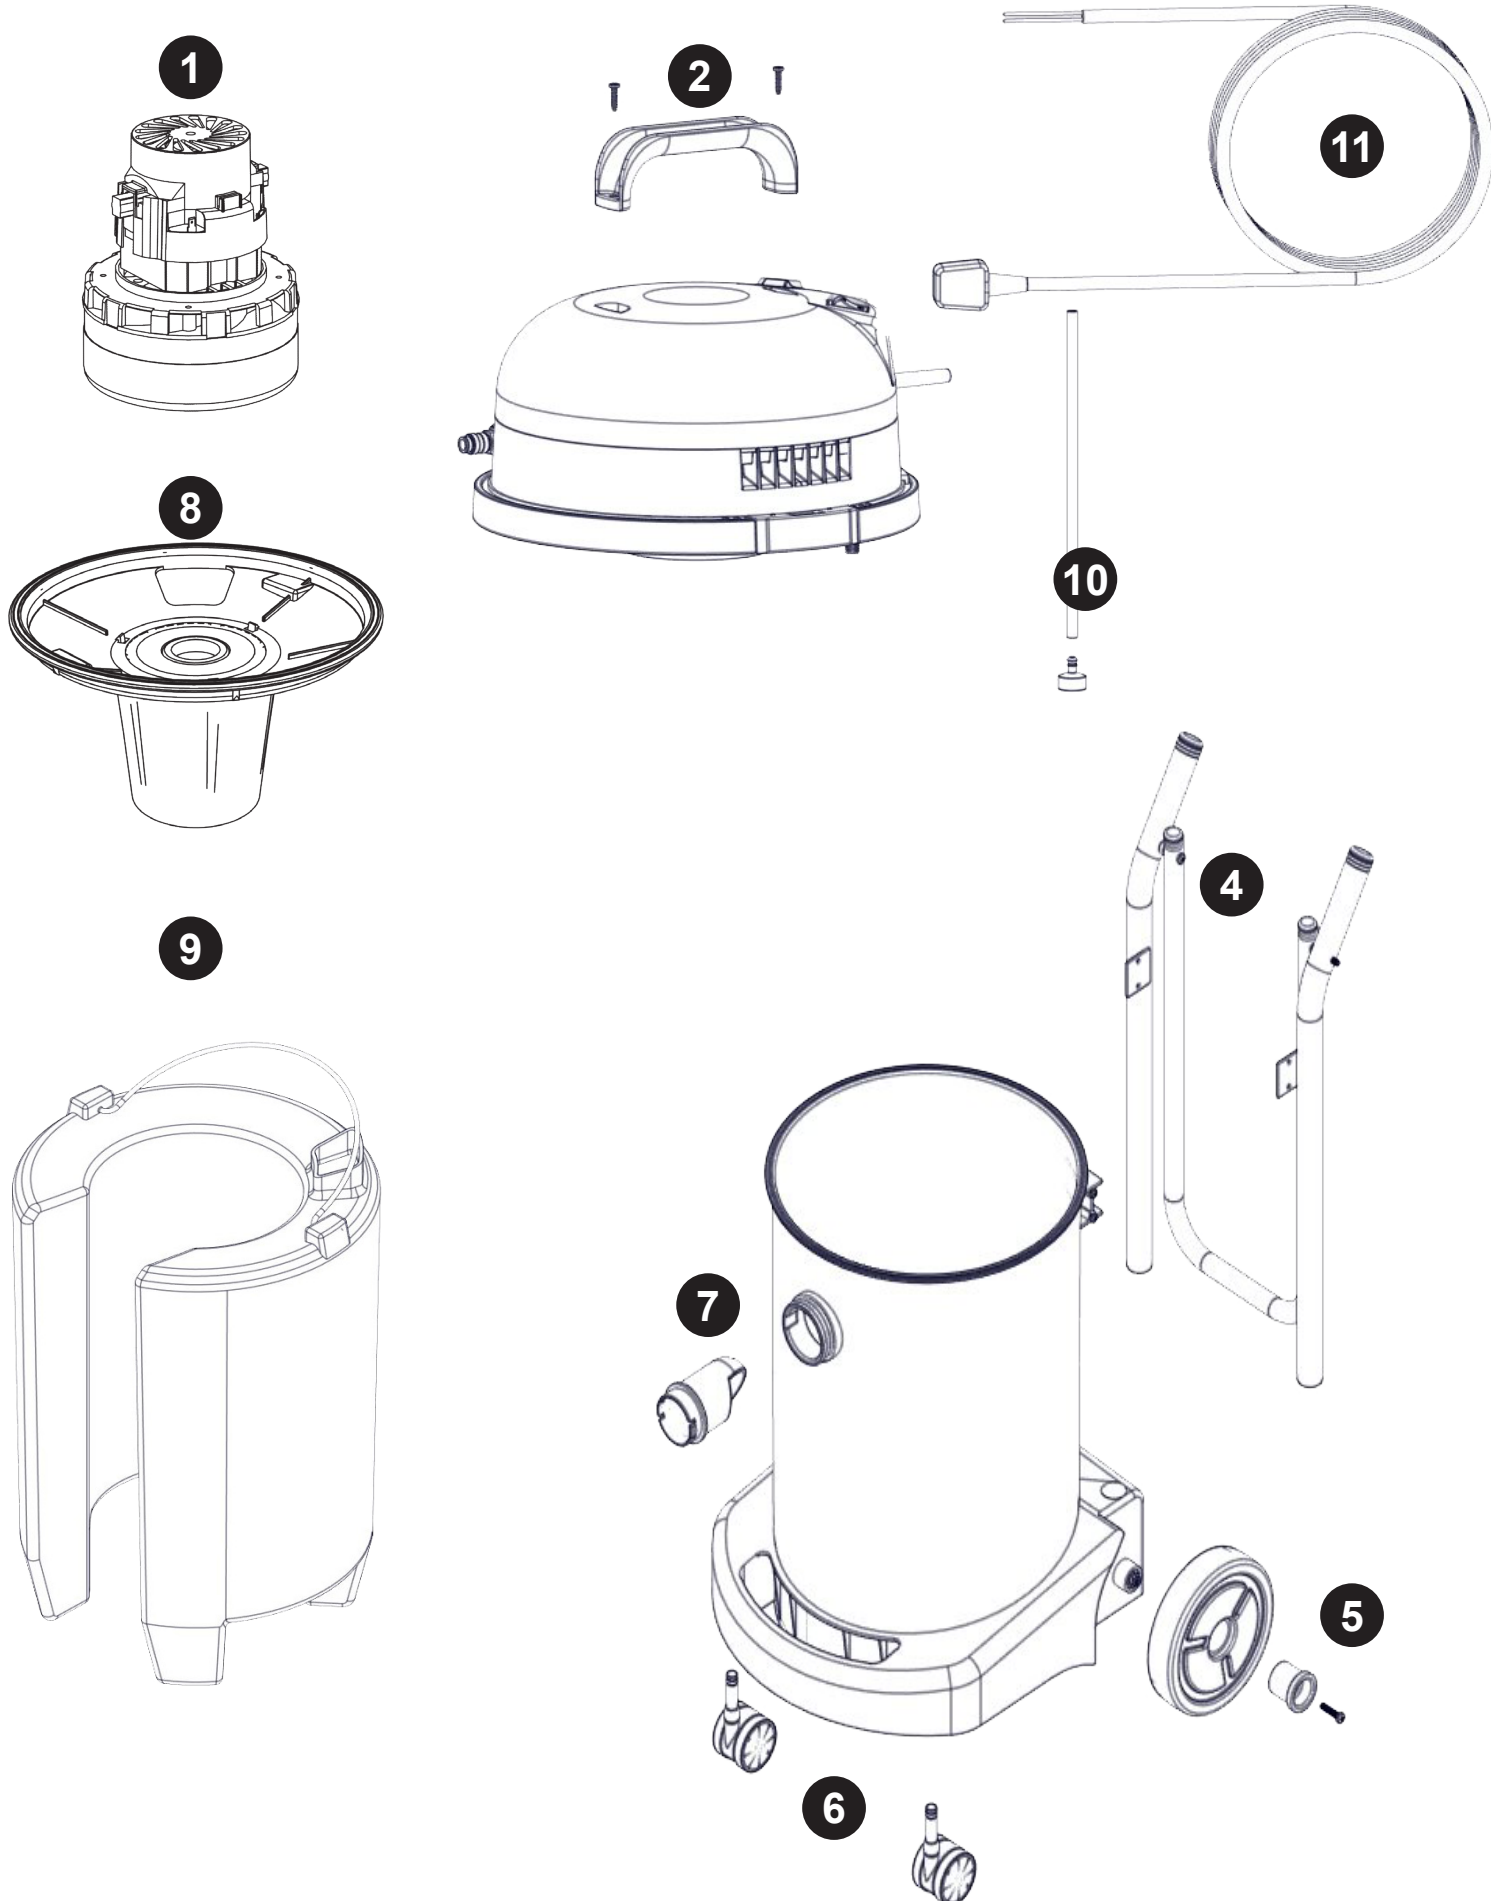

CT470 Exploded Spares

Carpet Extraction Vacuum

Num	Description	Num
1	230V 2 STAGE D.I BYPASS MOTOR ASSY (BL21104T)(MARKED 230V) (12 INCH WV/CT)	323024
2	HANDLE (EXTRA-VAC)	206451
	NO8.1 INCH LG.POZI-PAN.SCREW.STAINLESS STEEL.PLASTITE	219369
3	CT470 BLUE DRUM ASSEMBLY C/W FLANGE NECK WITH BAYONET	500705
4	470 M/C PIVOT HANDLE PAINTED BLACK	321002
	L.H. HANDLE SUPPORT WELD ASSY (LESS 9MM NUTSERT HOLE) PAINTED BLACK	319056
	R.H. HANDLE WELD ASSY (LESS 9MM NUTSERT HOLE)	319054
	TUBE END STOP(FIT NVM39B)(19MM)	20638V
	NO8.5/8 INCH LG.POZI-PAN.SCREW.Z/PL.PLASTITE	219105
5	150MM DIA MOULDED WHEEL	204071
	WHEEL HUB FOR 2 SHOT WHEEL	227868
	M5.25MM LG.POZI-PAN.SCREW.Z/PL	219057
	WASHER.M5.SINGLE COIL.Z/PL [1]	219648
6	50MM TWIN WHEEL CASTOR WITH PU TYRE (REF HF0380)	204111
7	BAG CONNECTOR (WET AND DRY)	225085
8	CT/GVE FLOAT CAGE ASSEMBLY	502036
9	CT470 FLUID CONTAINER (DRILLED PLUS HANDLE)	329314
10	LOW SOL INLET HOSE (420MM) & FILTER ASSY CT 470	303468
11	10 METRE X 1.0MM X 2 CORE YELLOW CABLE WITH UK PLUG	911552

CT Accessories
(607147 Kit A40A)

Image Reference	Item Description	Part Number	Item Quantity
	4m CleanTec Extraction Hose	601399	1
	Extraction Bend Tube Lower Extraction Tube Straight Tube	601009 601006 601008	1
	Fish Tail Extraction Tool	601126	1
	Upholstery Tool	601225	1
	Trigger + Solution tube	601968	1