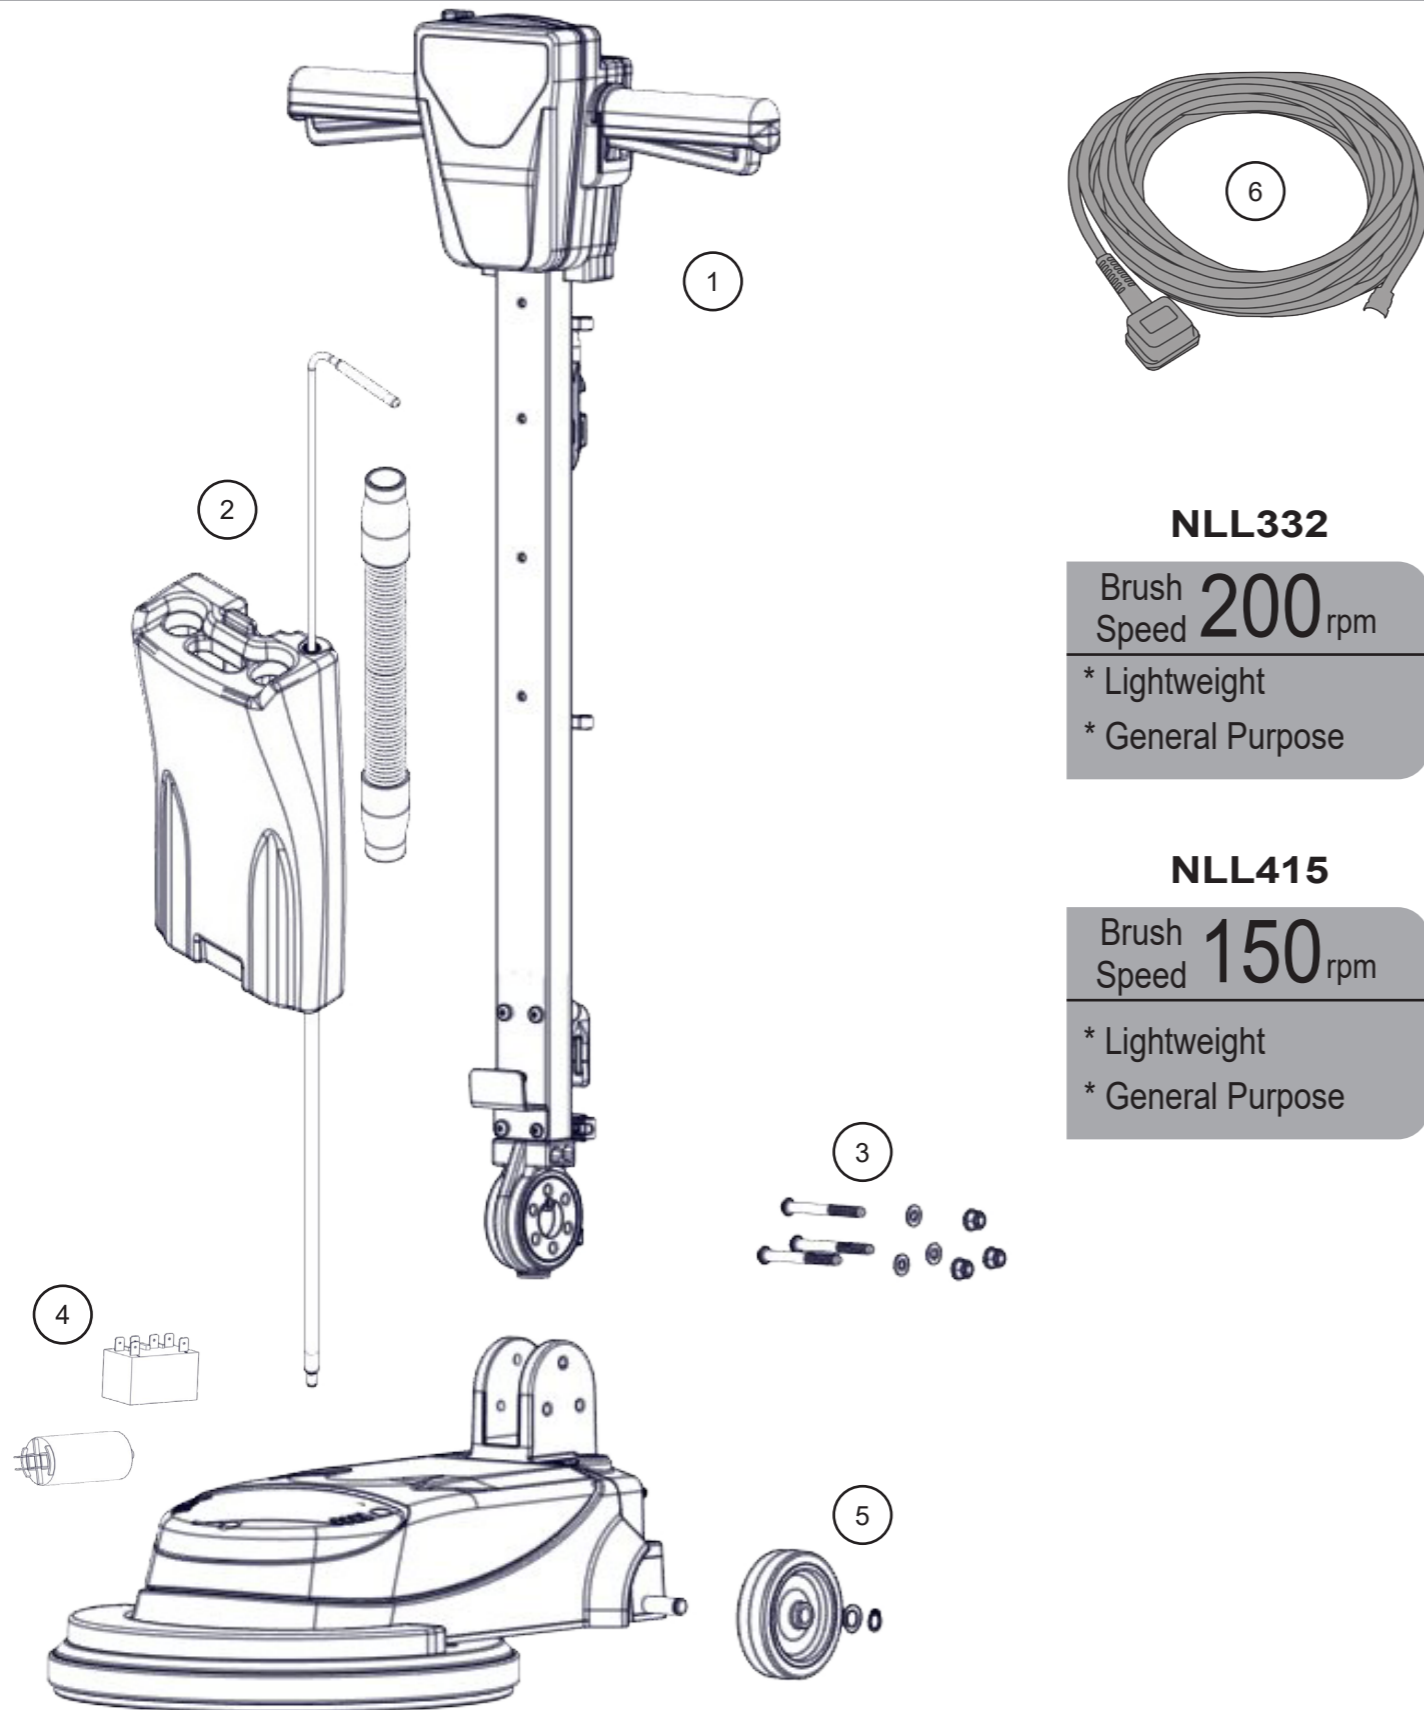

Exploded Spare Parts NLL332 NLL415

Numatic

NLL332
 Brush Speed **200** rpm
 * Lightweight
 * General Purpose

NLL415
 Brush Speed **150** rpm
 * Lightweight
 * General Purpose

Num	Description	Num
1	NLL.HANDLE ASSEMBLY.230V	577413
2	NLL SOLUTION TANK ASSEMBLY	577426
3	M8.70MM LG.HEX.BOLT.Z/PL	219213
	WASHER.M8.FORM A.Z/PL	219010
	NUT.M8.NYLON INSERT.Z/PL	219078
4	10mfd CAPACITOR DOUBLE TERMINALS M8 STUD SIZE 36x58 (4.16.10.15.64)	208285
	240V / 25A RELAY (G7L-2A-T 200-240V AC COIL)	205088
5	4 INCH GREY WHEEL	204038
6	MA15.0MT X 1MM X 3 CORE CABLE (SOCKET + PLUG) UK	236071

Genuine Accessories

NLL332			
606556	330mm Nyloscrub Shampoo Brush	606033	330mm Polyscrub Scrubbing Brush
612002	20m Cable roll Extension UK (Extension Lead)	606101	NLL Solution Tank
612003	20m Cable Roll Extension EURO (Extension Lead)	606104	330mm Union Mix Brush
606111	NLL Pad Drive 330mm		

NLL415			
606108	400mm Nyloscrub Shampoo Brush	606105	400mm Polyscrub Scrubbing Brush
612002	20m Cable roll Extension UK (Extension Lead)	606101	NLL Solution Tank
612003	20m Cable Roll Extension EURO (Extension Lead)	606102	400mm Union Mix Brush
606112	NLL Pad Drive 400mm		