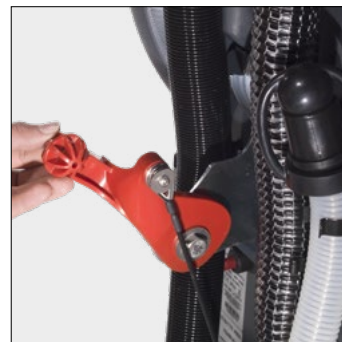

Tough professional construction that offers powerful cordless cleaning results, with long-life GelTec batteries and clear battery meter indicator.

The 4055T (traction) offers effortless cleaning due to the powerful traction unit. A traction model is essential where inclines such as wheelchair ramps are present.

Cordless Freedom, Flexibility & Safety

Total freedom, flexibility and safety of cable-free operation.

Effortless Cleaning

The TGB4055T model offers effortless cleaning with powerful traction unit, essential where inclines such as wheelchair ramps are present.

Productivity Area Coverage

1,485m² per hour.

Tilting Brush Deck

Simple Operator Controls

On-board Charger

Fully Adjustable Handle

Accessories

PadLoc Drive Board