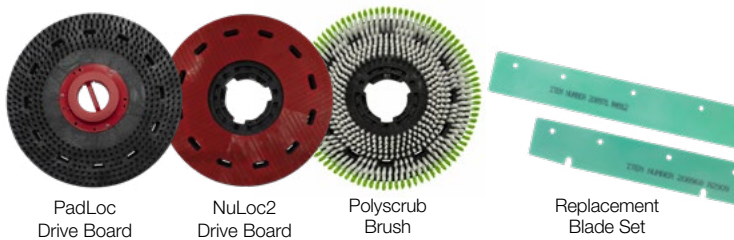

Productivity Area Coverage

1,485m² per hour.

Tilting Brush Deck

Simple Operator Controls

On-board Charger

Fully Adjustable Handle

Accessories

PadLoc Drive Board

NuLoc2 Drive Board

Polyscrub Brush

Replacement Blade Set

Specifications

Model	Brush Motor	Vac Motor	Power 24V / Ah	Brush Speed	Pad / Brush Width	Capacity	NET Weight	Dimensions (WxLxH)	Runtime	Recharge Time
TGB4055/T	300W	400W	2x12V / 100	100rpm	508 / 550mm	40L	TGB4055 - 129.5Kg TGB4055T - 139.5Kg	560x1115x1160mm	TGB4055 - 2.25hrs TGB4055T - 2hrs	8hrs