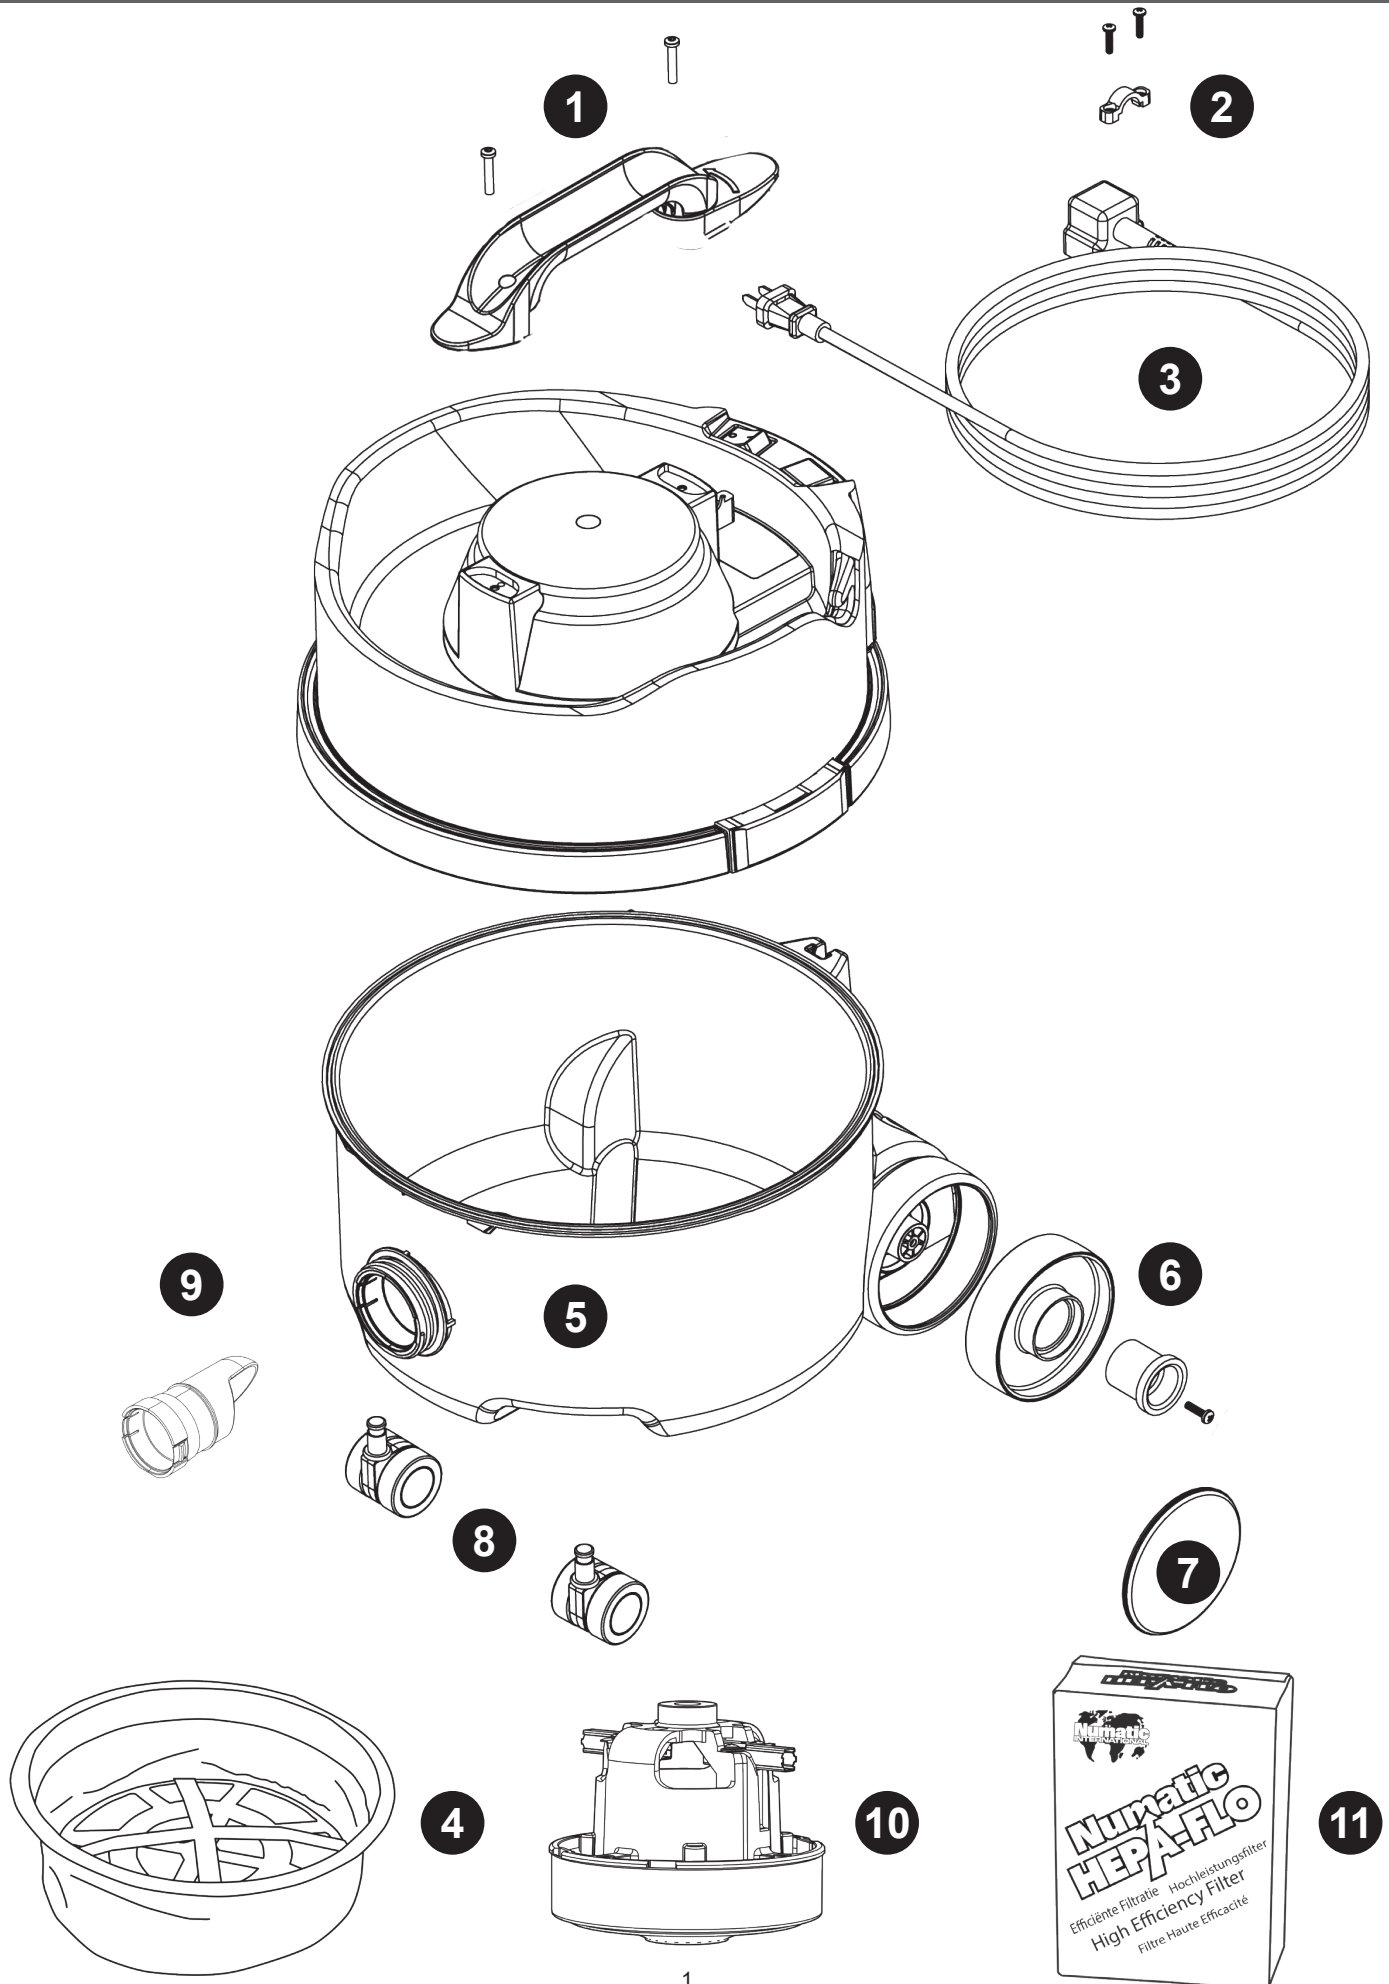

# EPR 180 Exploded Spares

ECO REFLO RANGE

Num	Description	Num
1	CABLE MANAGEMENT HANDLE - MAIN BODY	906071
	CABLE MANAGEMENT HANDLE - LOWER HOUSING	906072
	CABLE MANAGEMENT HANDLE - SWIVEL LOCK	906073
	NO8 X 1 INCH PLASTITE TX20 PAN SCREW (NEW HEAD)	293898
2	PLUG LOCATION CLAMP	227564
	NO6.5/8 INCH LG POZI-PAN SCREW Z/PL PLASTITE	219107
3	10.0MT X 1MM X 2 CORE CABLE (SOCKET & PLUG) YELLOW CABLE UK	911549
4	TRITEX FILTER (BOXED)	909559
5	180 DRUM COMPLETE BLACK RECYCLED	911695
6	WHEEL HUB FOR 2 SHOT WHEEL	227868
	HENRY WHEEL 2 SHOT MOULDING	227640
	NO8.5/8 INCH LG POZI-PAN SCREW Z/PL PLASTITE	219105
7	COLOURED WHEEL DISC (BLACK)	227638
8	40MM FRONT CASTORS FOR 180 DRUM	204000
9	DRY BAG CONNECTOR	237119
10	230V (420W) SINGLE STAGE THRU FLOW FAN MOTOR TCO	901792
11	PACK OF 3 NVM-1CH HEPAFLO BAGS	909291
	BOX OF 5 NVM-1CH HEPAFLO BAGS	907076
	BOX OF 10 NVM-1CH HEPAFLO BAGS	907075

Image Reference	Item Description	Part Number	Item Quantity
	FLO MAX CONICAL HOSE 38MM-32MM (BOFLEX) (2.2M)	915909	1
	Stainless Steel Tube set	909563	1
	270MM COMBINATION TOOL HEAD PLASTIC BASE (PRO-FLO PF270)	902923	1
	Handy Kit	909564	1