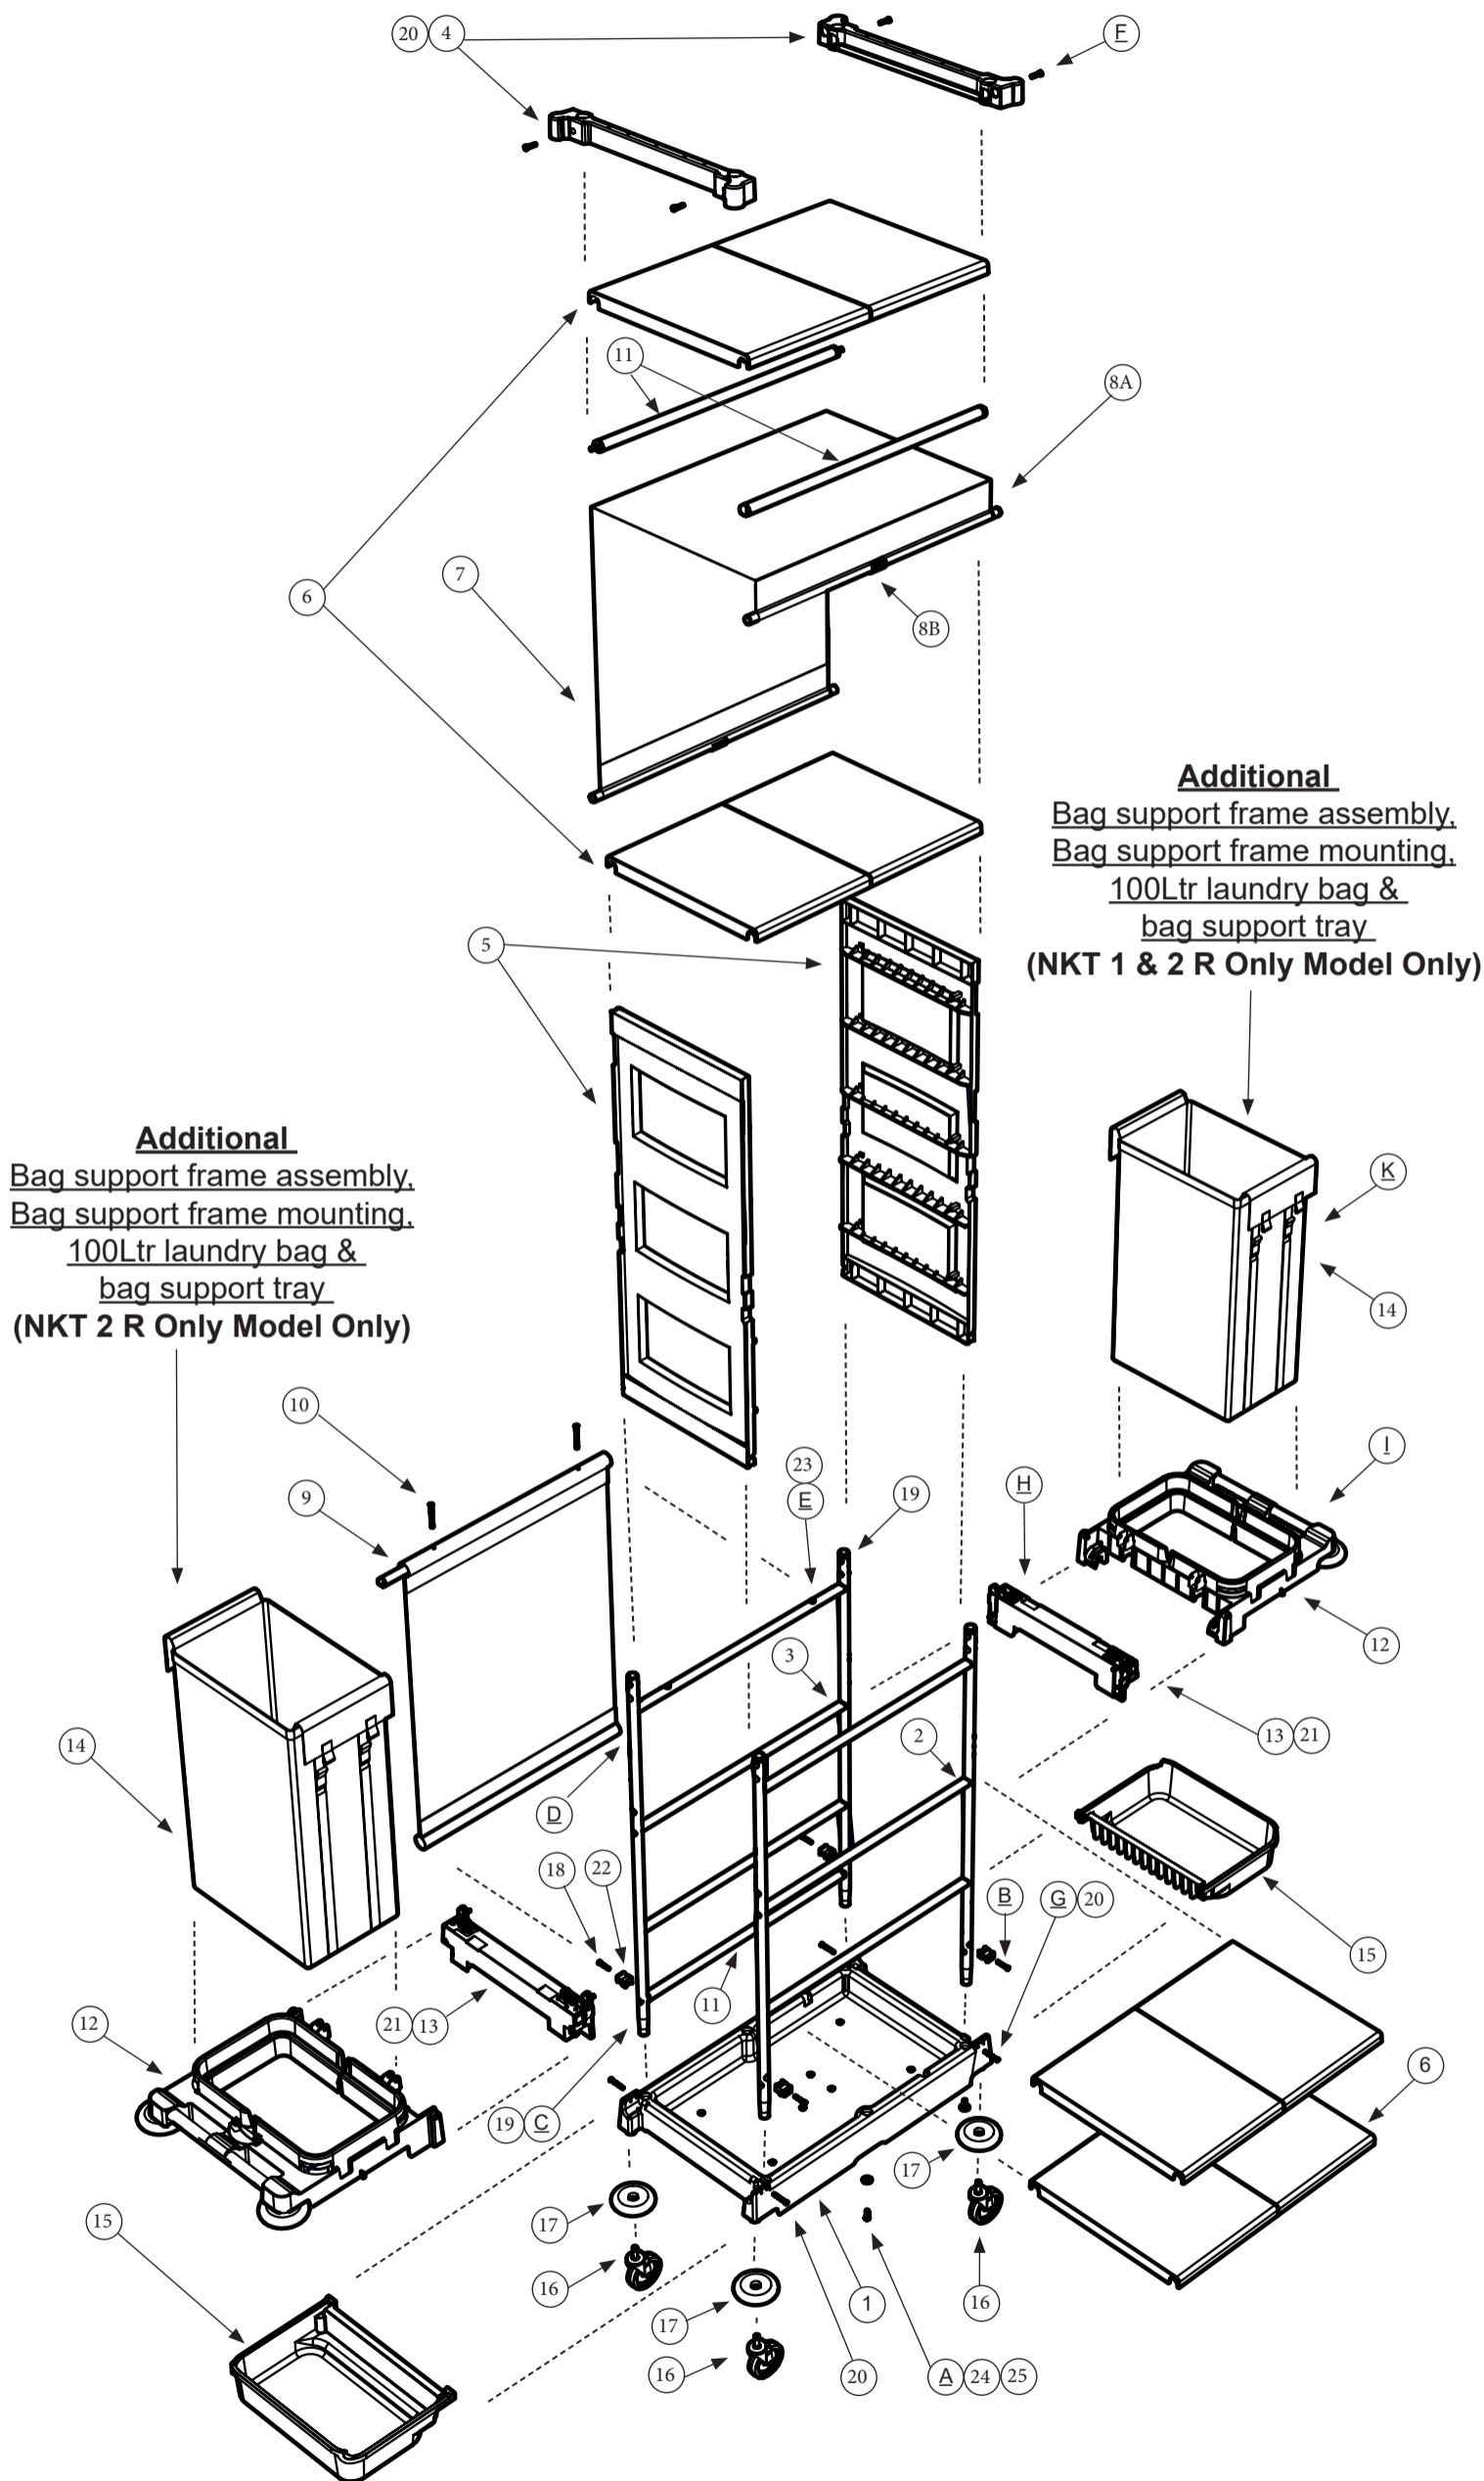

Exploded Spare NKT 0/1/2 R

NKT 0/1/2 R Exploded Details

Detail Views A To K

Notes:-

1. See page 2 of 2 for items list and part numbers.

Revision	A01
Part Number	913673

www.numatic.co.uk

Numatic International Limited,
Chard, Somerset, TA20 2GB
Telephone: 01460 68600
Fax: 01460 68458

Specification subject to change without prior notice
www.numatic.co.uk © Numatic International Limited

Exploded Spare NKT 0/1/2 R

NKT 0/1/2 R Items Table & Part Numbers

Item Number	Item Description	Part Number	Quantity	Trolley Model
1	Large trolley base (Grey)	910255	1	NKT 0/1/2 R
2	Front upright weld assembly mild steel painted silver	906541	1	NKT 0/1/2 R
3	Rear upright weld assembly mild steel painted silver	906543	1	NKT 0/1/2 R
4	Door mount (Dark Grey)	223390	2	NKT 0/1/2 R
5	Panel Tall Black	913169	2	NKT 0/1/2 R
6	Shelf (Wide)	223106	8	NKT 0/1/2 R
7	Sliding Cover Assembly	906989	1	NKT 0/1/2 R
8A	Cover pull tube painted silver (743mm)	906548	2	NKT 0/1/2 R
8B	19mm Diameter tube profile x 40mm long	206495	2	NKT 0/1/2 R
9	Servokeeper rear cover (Twin - Dark Grey)	206307	1	NKT 0/1/2 R
10	Skt upper rear tie- bar (M/S) painted silver	318682	1	NKT 0/1/2 R
11	Tie-bar M/S painted silver	318609	3	NKT 0/1/2 R
12	Bag support frame assembly (Grey)	904613	1	NKT 0/1/2 R
13	Bag support frame mounting assembly (grey)	904612	1	NKT 0/1/2 R
14	100 Ltr Heavy duty laundry bag (Grey)	918001	1	NKT 0/1/2 R
15	Bag support tray	227971	1	NKT 0/1/2 R
16	4 Inch stem fitting castor	204062	4	NKT 0/1/2 R
17	Buffer moulding	204030	4	NKT 0/1/2 R
18	Mounting Block Moulding	223212	4	NKT 0/1/2 R
19	No.8 1 & 1/2 Inch long raised countersunk self tap screw	219839	-	NKT 0/1/2 R
20	M5 x 25mm Long pozi pan screw	219057	-	NKT 0/1/2 R
21	M5 x 30mm Pozi countersunk Z/PL screw	904520	-	NKT 1/2 R
22	M5 x 35mm Long pozi pan screw	220033	-	NKT 0/1/2 R
23	M6 x 70mm Long pozi pan countersunk screw	219422	-	NKT 0/1/2 R
24	M8 x 25mm Long socket bolt	219555	-	NKT 0/1/2 R
25	M8 Washer	221154	-	NKT 0/1/2 R