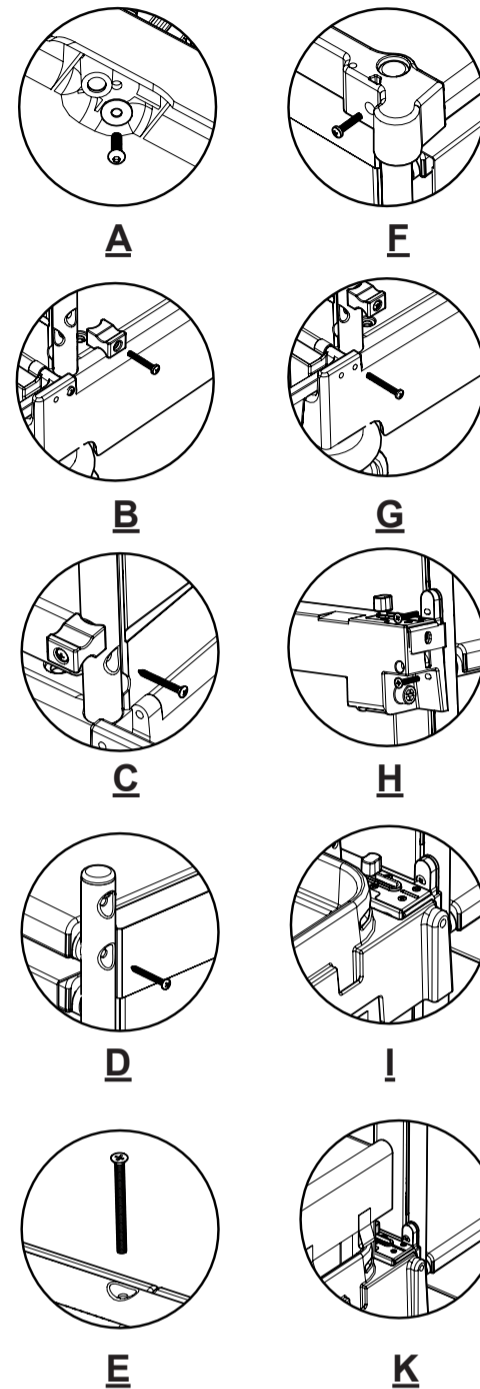

Exploded Spare NKT 0/1/2 R

NKT 0/1/2 R Exploded Details

Detail Views A To K

Notes:-

1. See page 2 of 2 for items list and part numbers.

Revision	A01
Part Number	913673

www.numatic.co.uk

Numatic International Limited,
Chard, Somerset, TA20 2GB
Telephone: 01460 68600
Fax: 01460 68458

Specification subject to change without prior notice
www.numatic.co.uk © Numatic International Limited

Exploded Spare NKT 0/1/2 R

NKT 0/1/2 R Items Table & Part Numbers

Item Number	Item Description	Part Number	Quantity	Trolley Model
1	Large trolley base (Grey)	910255	1	NKT 0/1/2 R
2	Front upright weld assembly mild steel painted silver	906541	1	NKT 0/1/2 R
3	Rear upright weld assembly mild steel painted silver	906543	1	NKT 0/1/2 R
4	Door mount (Dark Grey)	223390	2	NKT 0/1/2 R
5	Panel Tall Black	913169	2	NKT 0/1/2 R
6	Shelf (Wide)	223106	8	NKT 0/1/2 R
7	Sliding Cover Assembly	906989	1	NKT 0/1/2 R
8A	Cover pull tube painted silver (743mm)	906548	2	NKT 0/1/2 R
8B	19mm Diameter tube profile x 40mm long	206495	2	NKT 0/1/2 R
9	Servokeeper rear cover (Twin - Dark Grey)	206307	1	NKT 0/1/2 R
10	Skt upper rear tie- bar (M/S) painted silver	318682	1	NKT 0/1/2 R
11	Tie-bar M/S painted silver	318609	3	NKT 0/1/2 R
12	Bag support frame assembly (Grey)	904613	1	NKT 0/1/2 R
13	Bag support frame mounting assembly (grey)	904612	1	NKT 0/1/2 R
14	100 Ltr Heavy duty laundry bag (Grey)	918001	1	NKT 0/1/2 R
15	Bag support tray	227971	1	NKT 0/1/2 R
16	4 Inch stem fitting castor	204062	4	NKT 0/1/2 R
17	Buffer moulding	204030	4	NKT 0/1/2 R
18	Mounting Block Moulding	223212	4	NKT 0/1/2 R
19	No.8 1 & 1/2 Inch long raised countersunk self tap screw	219839	-	NKT 0/1/2 R
20	M5 x 25mm Long pozi pan screw	219057	-	NKT 0/1/2 R
21	M5 x 30mm Pozi countersunk Z/PL screw	904520	-	NKT 1/2 R
22	M5 x 35mm Long pozi pan screw	220033	-	NKT 0/1/2 R
23	M6 x 70mm Long pozi pan countersunk screw	219422	-	NKT 0/1/2 R
24	M8 x 25mm Long socket bolt	219555	-	NKT 0/1/2 R
25	M8 Washer	221154	-	NKT 0/1/2 R