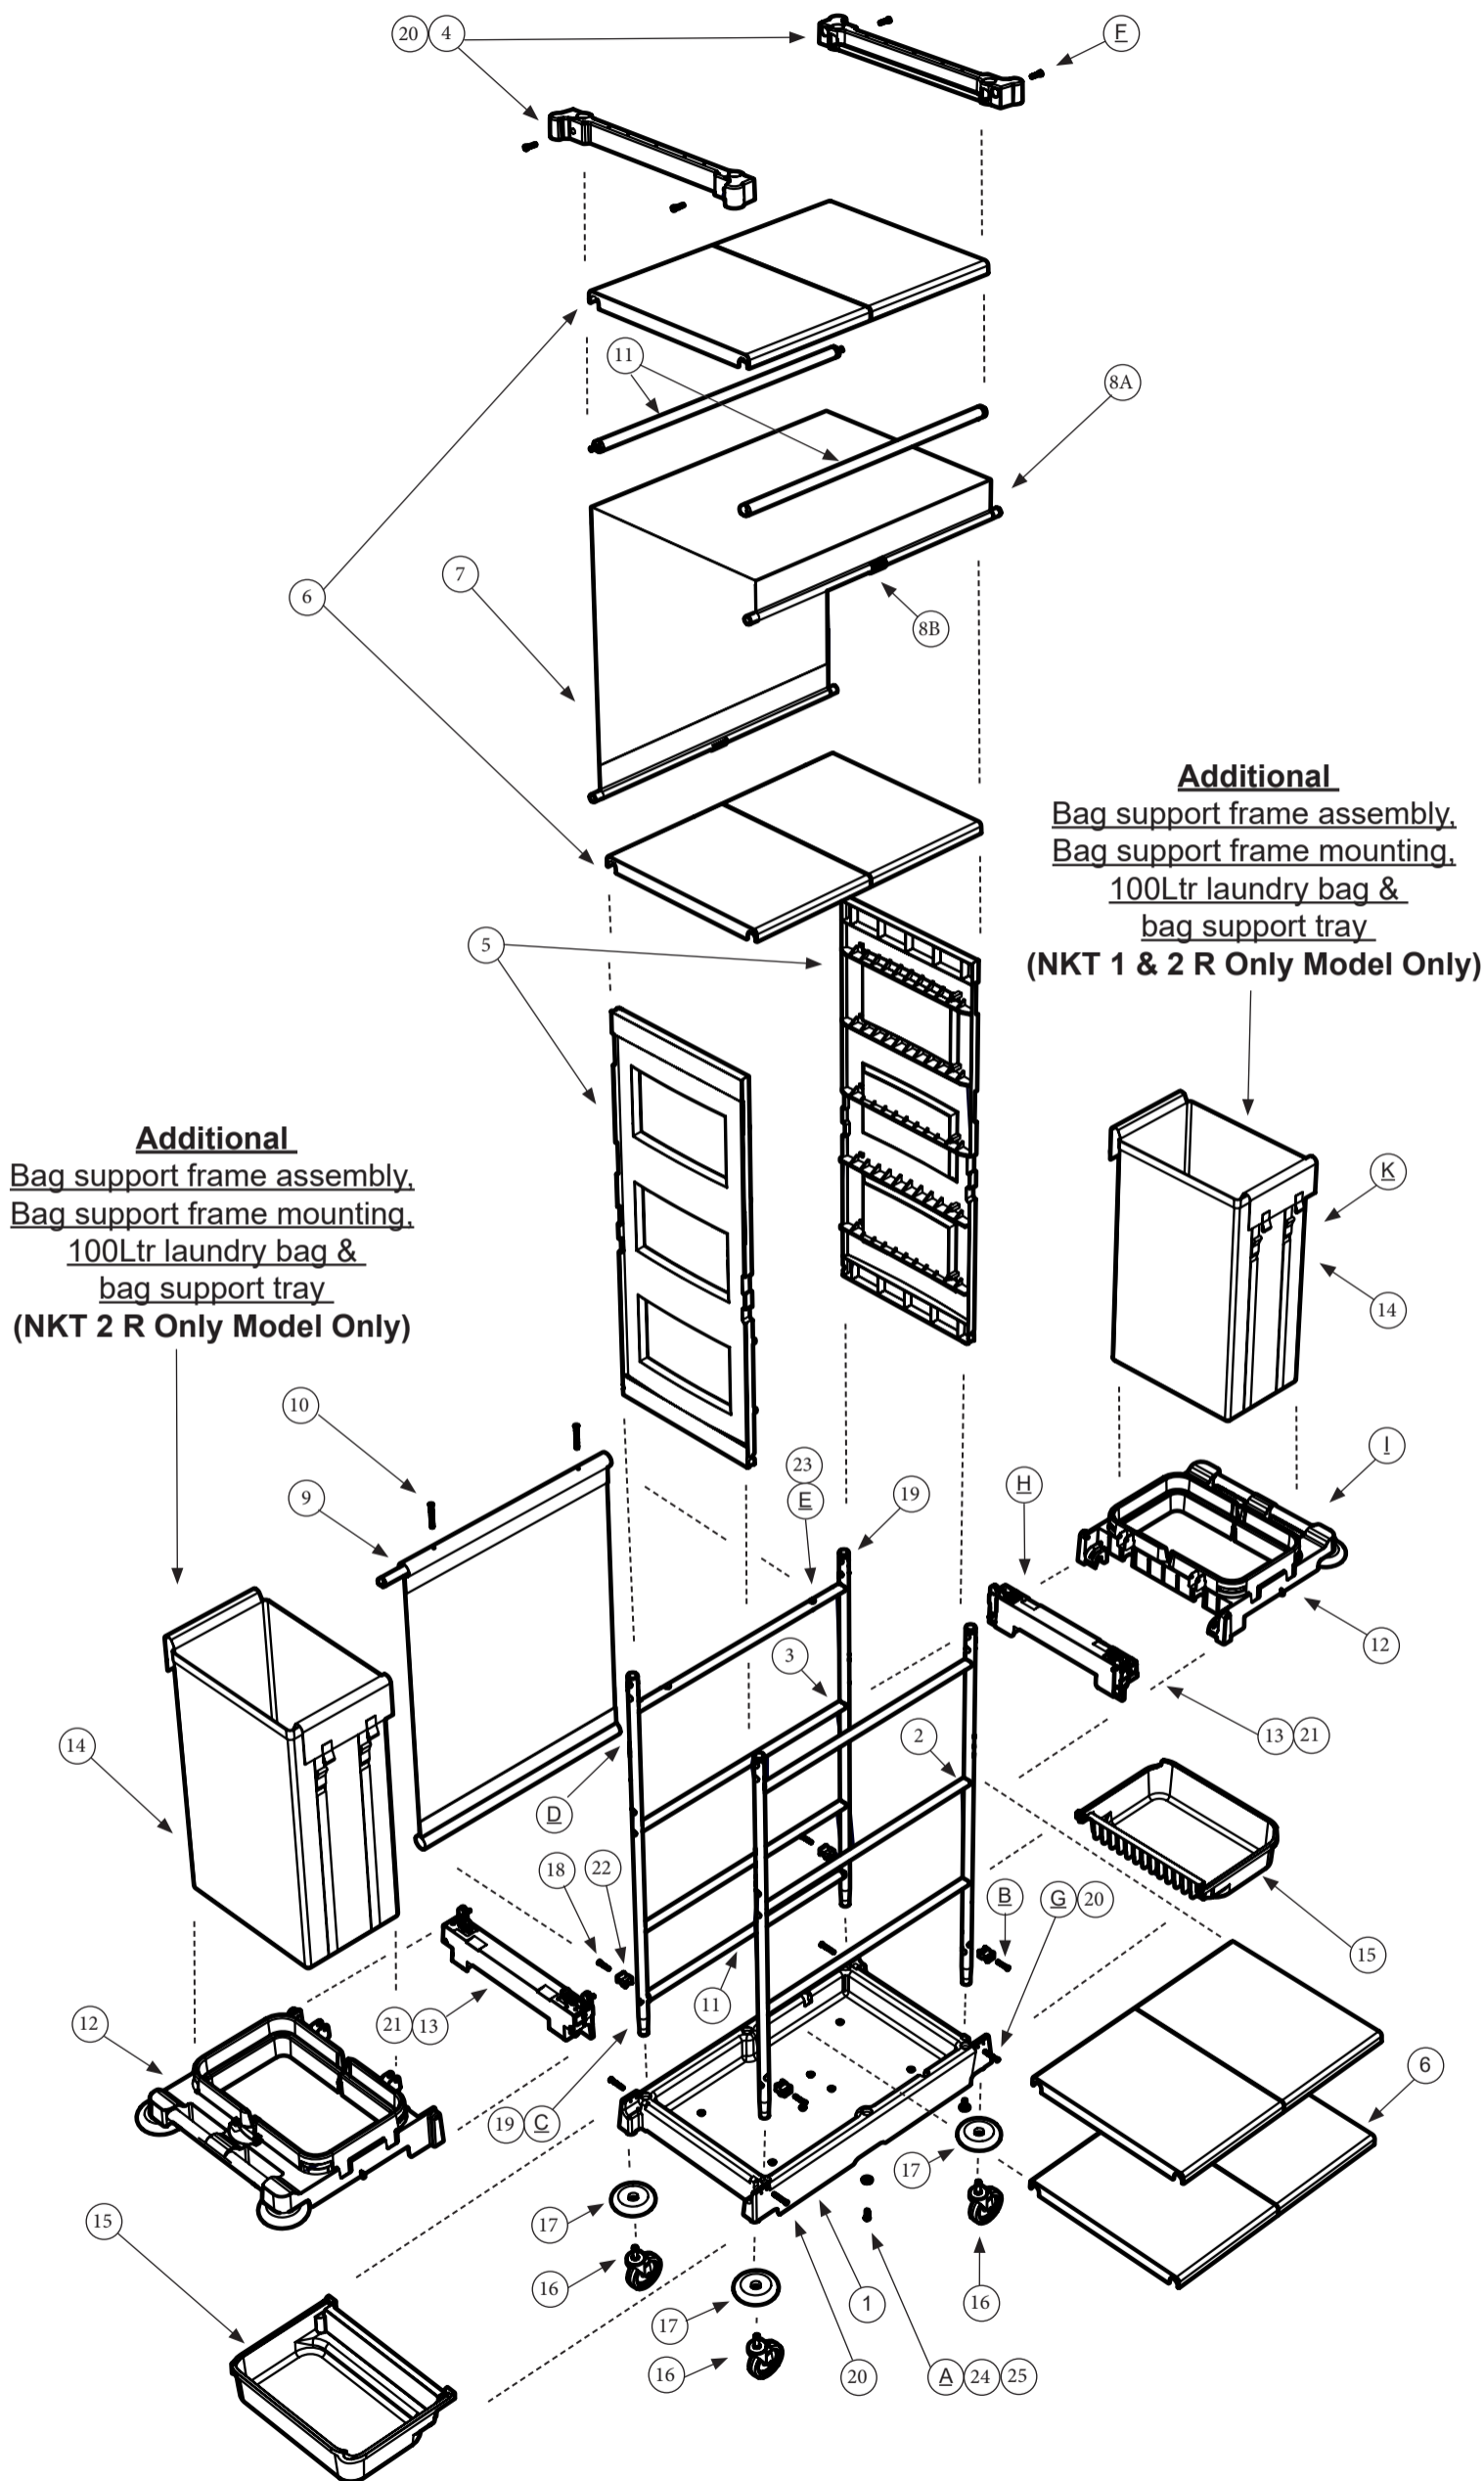

Exploded Spare NKT 0/1/2 R

NKT 0/1/2 R Exploded Details

Detail Views A To K

Notes:-

- See page 2 of 2 for items list and part numbers.

Revision	A01
Part Number	913673

www.numatic.co.uk

Numatic International Limited,
Chard, Somerset, TA20 2GB
Telephone: 01460 68600
Fax: 01460 68458

Specification subject to change without prior notice
www.numatic.co.uk © Numatic International Limited

Exploded Spare NKT 0/1/2 R

NKT 0/1/2 R Items Table & Part Numbers

Item Number	Item Description	Part Number	Quantity	Trolley Model
1	Large trolley base (Grey)	910255	1	NKT 0/1/2 R
2	Front upright weld assembly mild steel painted silver	906541	1	NKT 0/1/2 R
3	Rear upright weld assembly mild steel painted silver	906543	1	NKT 0/1/2 R
4	Door mount (Dark Grey)	223390	2	NKT 0/1/2 R
5	Nukeeper sliding cover (Twin - Dark grey)	906448	1	NKT 0/1/2 R
6	Shelf (Wide)	223106	8	NKT 0/1/2 R
7	Sliding Cover Assembly	906989	1	NKT 0/1/2 R
8A	Cover pull tube painted silver (743mm)	906548	2	NKT 0/1/2 R
8B	19mm Diameter tube profile x 40mm long	206495	2	NKT 0/1/2 R
9	Servokeeper rear cover (Twin - Dark Grey)	206307	1	NKT 0/1/2 R
10	Skt upper rear tie- bar (M/S) painted silver	318682	1	NKT 0/1/2 R
11	Tie-bar M/S painted silver	318609	3	NKT 0/1/2 R
12	Bag support frame assembly (Grey)	904613	1	NKT 0/1/2 R
13	Bag support frame mounting assembly (grey)	904612	1	NKT 0/1/2 R
14	100 Ltr Heavy duty laundry bag (Grey)	918001	1	NKT 0/1/2 R
15	Bag support tray	227971	1	NKT 0/1/2 R
16	4 Inch stem fitting castor	911354	4	NKT 0/1/2 R
17	Buffer moulding	204030	4	NKT 0/1/2 R
18	Mounting Block Moulding	223212	4	NKT 0/1/2 R
19	No.8 1 & 1/2 Inch long raised countersunk self tap screw	219839	-	NKT 0/1/2 R
20	M5 x 25mm Long pozi pan screw	219057	-	NKT 0/1/2 R
21	M5 x 30mm Pozi countersunk Z/PL screw	904520	-	NKT 1/2 R
22	M5 x 35mm Long pozi pan screw	220033	-	NKT 0/1/2 R
23	M6 x 70mm Long pozi pan countersunk screw	219422	-	NKT 0/1/2 R
24	M8 x 25mm Long socket bolt	219555	-	NKT 0/1/2 R
25	M8 Washer	221154	-	NKT 0/1/2 R