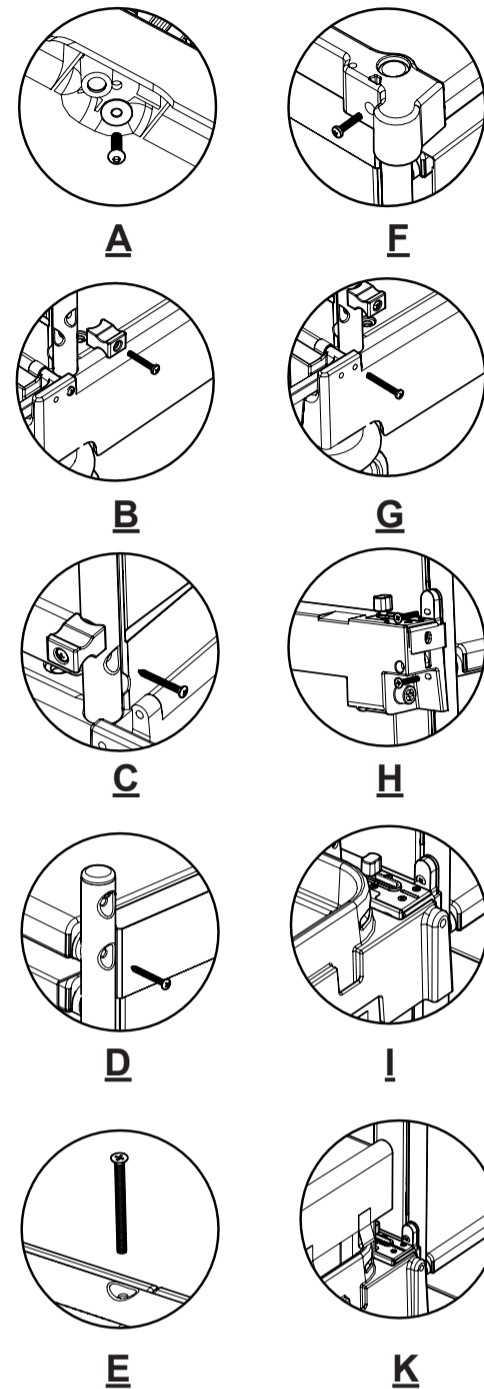

Exploded Spare NKT 0/1/2 R

NKT 0/1/2 R Exploded Details

Detail Views A To K

Notes:-

- See page 2 of 2 for items list and part numbers.

Revision	A01
Part Number	913673

www.numatic.co.uk

Numatic International Limited,
Chard, Somerset, TA20 2GB
Telephone: 01460 68600
Fax: 01460 68458

Specification subject to change without prior notice
www.numatic.co.uk © Numatic International Limited

Exploded Spare NKT 0/1/2 R

NKT 0/1/2 R Items Table & Part Numbers

Item Number	Item Description	Part Number	Quantity	Trolley Model
1	Large trolley base (Grey)	910255	1	NKT 0/1/2 R
2	Front upright weld assembly mild steel painted silver	906541	1	NKT 0/1/2 R
3	Rear upright weld assembly mild steel painted silver	906543	1	NKT 0/1/2 R
4	Door mount (Dark Grey)	223390	2	NKT 0/1/2 R
5	Nukeeper sliding cover (Twin - Dark grey)	906448	1	NKT 0/1/2 R
6	Shelf (Wide)	223106	8	NKT 0/1/2 R
7	Sliding Cover Assembly	906989	1	NKT 0/1/2 R
8A	Cover pull tube painted silver (743mm)	906548	2	NKT 0/1/2 R
8B	19mm Diameter tube profile x 40mm long	206495	2	NKT 0/1/2 R
9	Servokeeper rear cover (Twin - Dark Grey)	206307	1	NKT 0/1/2 R
10	Skt upper rear tie- bar (M/S) painted silver	318682	1	NKT 0/1/2 R
11	Tie-bar M/S painted silver	318609	3	NKT 0/1/2 R
12	Bag support frame assembly (Grey)	904613	1	NKT 0/1/2 R
13	Bag support frame mounting assembly (grey)	904612	1	NKT 0/1/2 R
14	100 Ltr Heavy duty laundry bag (Grey)	918001	1	NKT 0/1/2 R
15	Bag support tray	227971	1	NKT 0/1/2 R
16	4 Inch stem fitting castor	911354	4	NKT 0/1/2 R
17	Buffer moulding	204030	4	NKT 0/1/2 R
18	Mounting Block Moulding	223212	4	NKT 0/1/2 R
19	No.8 1 & 1/2 Inch long raised countersunk self tap screw	219839	-	NKT 0/1/2 R
20	M5 x 25mm Long pozi pan screw	219057	-	NKT 0/1/2 R
21	M5 x 30mm Pozi countersunk Z/PL screw	904520	-	NKT 1/2 R
22	M5 x 35mm Long pozi pan screw	220033	-	NKT 0/1/2 R
23	M6 x 70mm Long pozi pan countersunk screw	219422	-	NKT 0/1/2 R
24	M8 x 25mm Long socket bolt	219555	-	NKT 0/1/2 R
25	M8 Washer	221154	-	NKT 0/1/2 R