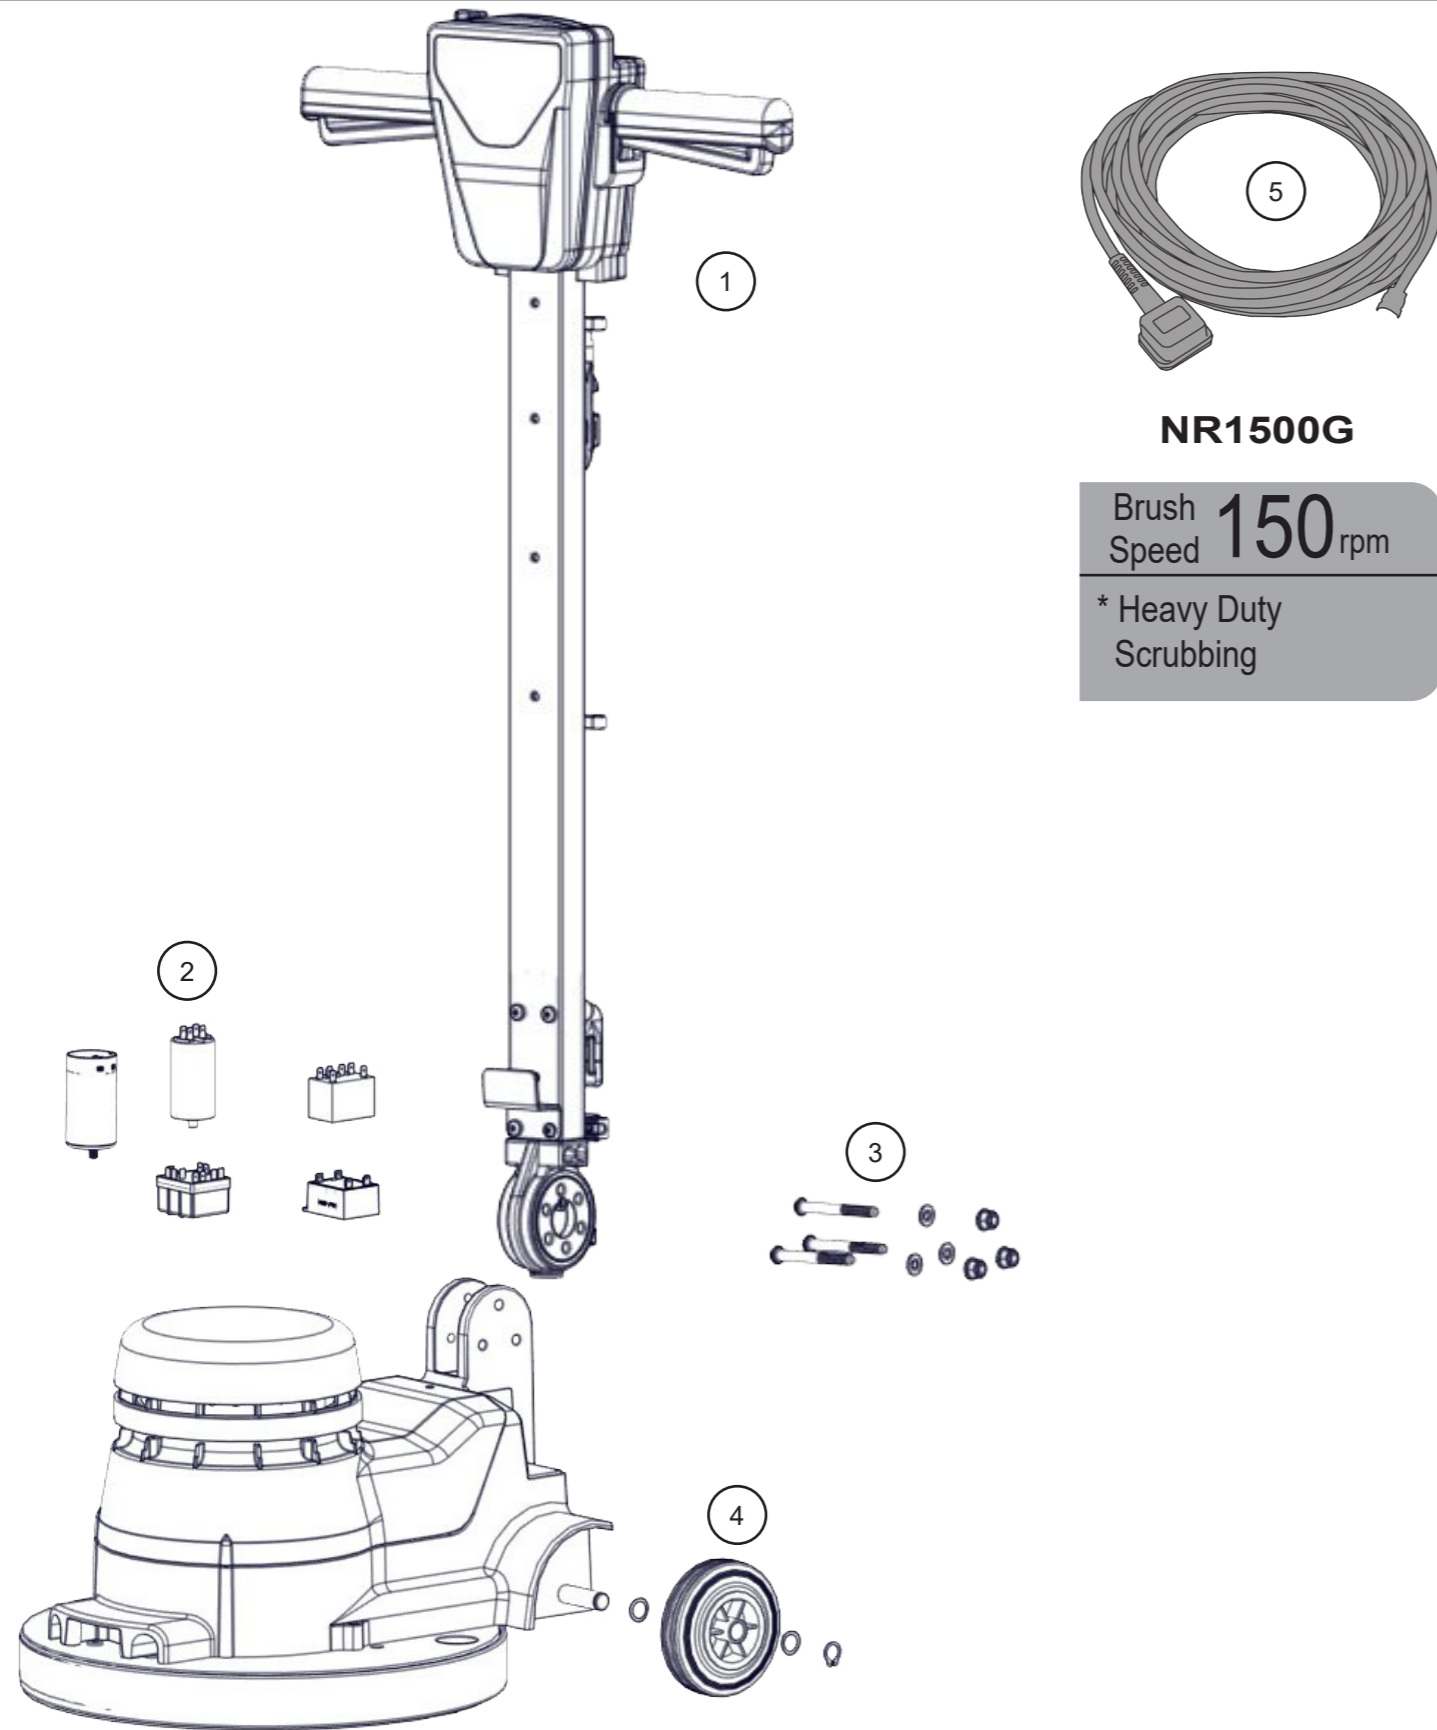

Exploded Spare Parts NR1500G

Numatic

NR1500G

Brush Speed **150**rpm

* Heavy Duty Scrubbing

Num	Description	Num
1	NR.HANDLE ASSEMBLY.230V	577445
2	MOTOR RUN CAPACITOR 20 MFD 450V REF: 4.16.10.25.DA	220876
	MOTOR START CAPACITOR 98uf C/W 39K RESISTOR & M8 STUD.DUCATI; 412.80.C106	208265
	UNIVERSAL POWER SUPPLY	206753
	240V / 25A RELAY (G7L-2A-T 200-240V AC COIL)	206575
3	230V SINGLE SPEED VOLTAGE RELAY	902715
	M8.70MM LG.HEX.BOLT.Z/PL	219213
	WASHER.M8.FORM A.Z/PL	219010
4	NUT.M8.NYLON INSERT.Z/PL	219078
	WHEEL GREY BLACK HUB	229060
	WASHER.WAVE.21.5MM.16.3MM	219219
5	EXTERNAL CIRCLIP 7100-016	229051
	15.0MT X 1.5MM X 3 CORE CABLE (SOCKET + PLUG) UK	236072

Genuine Accessories

NR.1500G

606203	450mm Polyscrub Scrubbing Brush (Heavy Duty for Toughest Marks)	606401	400mm PadLoc Drive Board
606204	450mm Nyloscrub Shampoo Brush (Shampooing and Delicate Floors)	606411	400mm Flexi PadLoc Drive Board
606207	Wire Scarifying Brush (Preparation of Concrete Flooring)	606700	400mm Porcupine Pad Holder
606208	400mm Carbotex Grinding Disc (Highly Abrasive)	612002	20m Cable roll Extension UK (Extension Lead)
606209	400mm Sandotex Drive Disc (Highly Abrasive)	612003	20m Cable Roll Extension EURO (Extension Lead)
606211	400mm Heavy Duty Scarifying Disc (Heavy Duty with 6 SpiroTex Heads)	900525	400mm NuLoc2 Drive Board TT - TTB 4045
606305	450mm LongLife Scrubbing Stripping Brush (For Heavy Soiled Traffic Areas)	900969	Nuplex Pads - 3 Pack 430mm
606306	450mm LongLife Scrubbing Brush (For Heavy Soiled Traffic Areas)	900974	Nuplex Pads - 5 Pack 430mm
606307	450mm LongLife Light Scrubbing Brush (For Heavy Soiled Traffic Areas)	606084	NR Solution Tank
		606113	NR 10Kg Weight for NR1500S