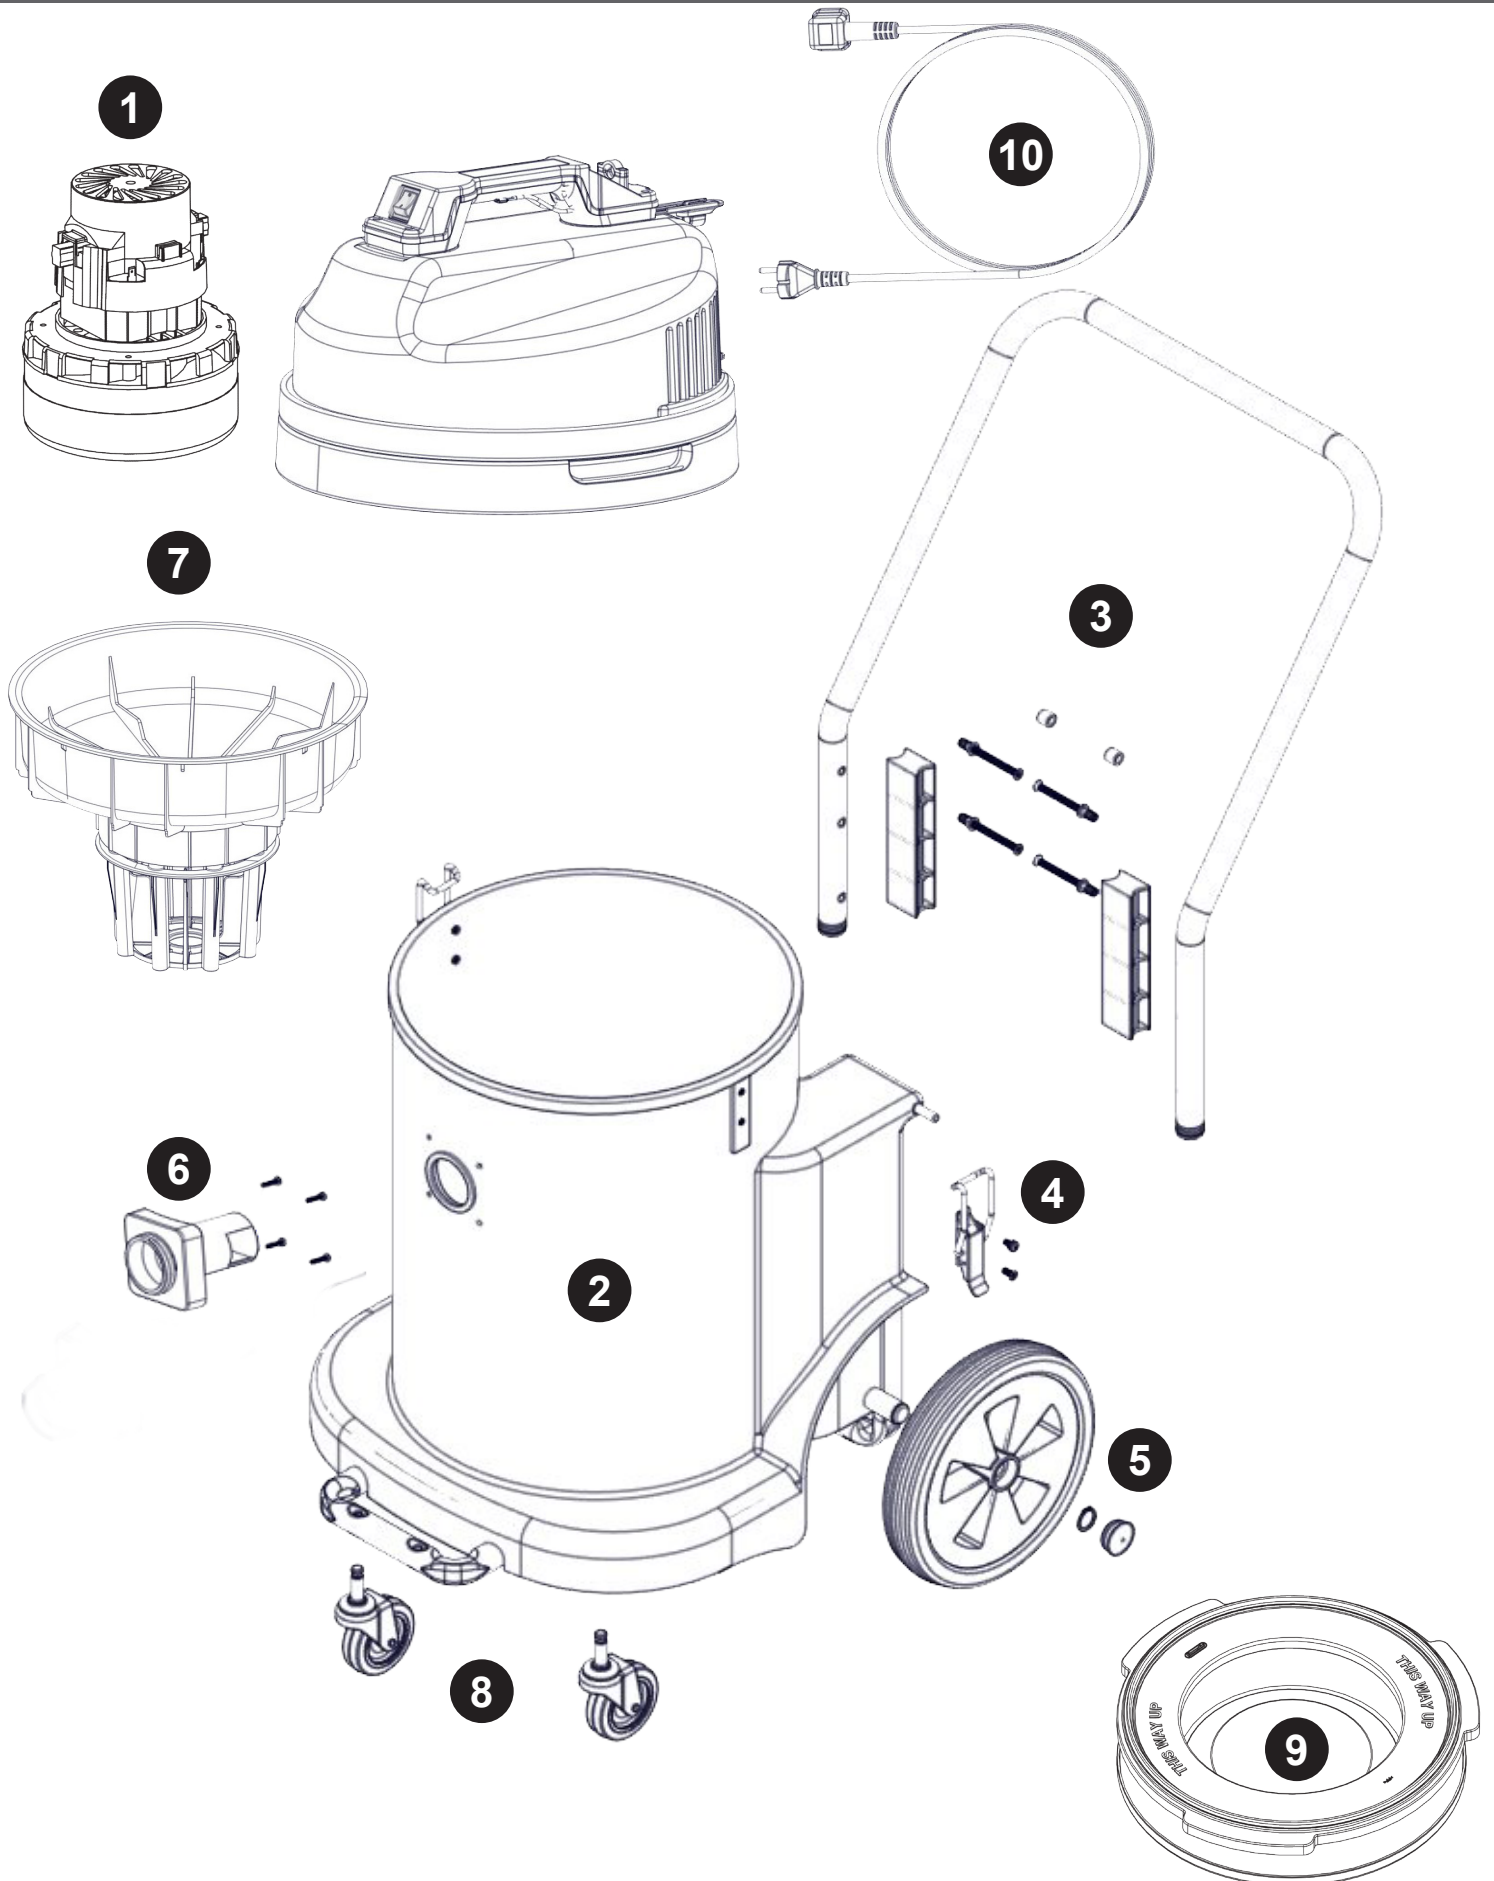

# CV900 CVD900 Exploded Spares

Wet & Dry Vacuum

Num	Description	Num
1	230V 2 STAGE D.I BYPASS MOTOR ASSY (14 INCH WV/CT/NT)	323030
	120V 2 STAGE D.I BYPASS MOTOR ASSY (BL21101)(MARKED 120V) (14 INCH WV/CT/NT)	323015
	230V 2 STAGE D.I BYPASS MOTOR ASSY (14 INCH CVD)	323014
	230V 2 STAGE D.I BYPASS MOTOR ASSY (14 INCH CV)	323030
2	CV900 BLUE DRUM ASSEMBLY	525098
3	900 HANDLE ASSEMBLY (INSERTED + END STOPS)	329169
	LOWER HANDLE ASSY (S/S) 900 SERIES	303134
	M6.70MM LG.POZI-PAN.SCREW.Z/PL.C/SUNK	219422
	HANDLE BLOCK SPACER	206128
4	BLACK TOGGLE FASTENER 30-1665 MSBL	206135
	M5x.10MM LG.POZI-PAN.SCREW.Z/PL.SEM	219047
	M5.12MM LG.POZI-PAN.SCREW.Z/PL.C/SUNK	219330
5	10 INCH WHEEL(BLACK/GREY) 20MM BORE	204028
	BLACK PLASTIC CAP 804029	206131
	CIRCLIP A20	219308
6	FLANGE NECK BAYONET	270161
	HOSE FLANGE GASKET	202027
	NO8.5/8 INCH LG.POZI-PAN.SCREW.STAINLESS STEEL.PLASTITE	219370
7	CV FLOAT ASSEMBLY	502988
8	3 INCH STEM FITTING CASTOR	204060
9	CARTRIDGE FILTER	900391
10	10 METRE X 1MM X 2 CORE YELLOW CABLE (SOCKET WITH UK PLUG)	911549
	10 METRE X 1.5MM X 2 CORE YELLOW CABLE WITH 16AMP INDUSTRIAL PLUG	911551
	10.0MT X 1.5MM X 2 CORE CABLE (SOCKET + PLUG) SOUTH AFRICA (CVD)	236149
	MAINS CABLE.YELLOW.10000.1m5.2.15 AMP SOUTH AFRICAN PLUG.16A SOCKET PLUG (CV)	911753
	10.0MT X 1MM X 2 CORE YELLOW CABLE (SOCKET + PLUG) EURO	236123
	10.0MT X 1.5MM X 2 CORE YELLOW CABLE (SOCKET + PLUG) EURO	236144

CV CVD Accessories  
(607241 Kit BS8)

Image Reference	Item Description	Part Number	Item Quantity
	2.4m NuFlex Threaded hose	602102	1
	38mm Stainless Steel tube Set	602917	1
	ProFlo WET Floor tool	602380	1
	ProFlo DRY Floor Tool	602381	1